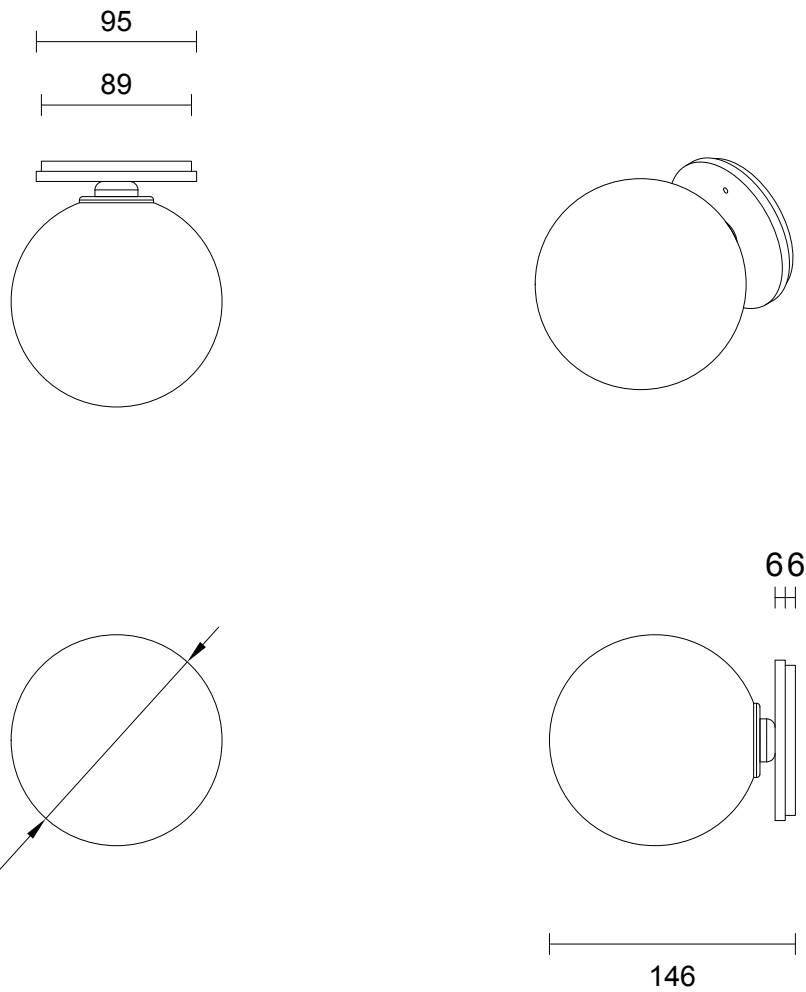

# SPOTI COLLECTION

ROUND WALL SCONCE

SPECIFICATION SHEET

AUSTRALIA / INTERNATIONAL

SP\_WSR\_AU\_21V1

## LEAD TIME

6 - 8 weeks

## FITTING DESIGN

Kick  
Flat  
Round