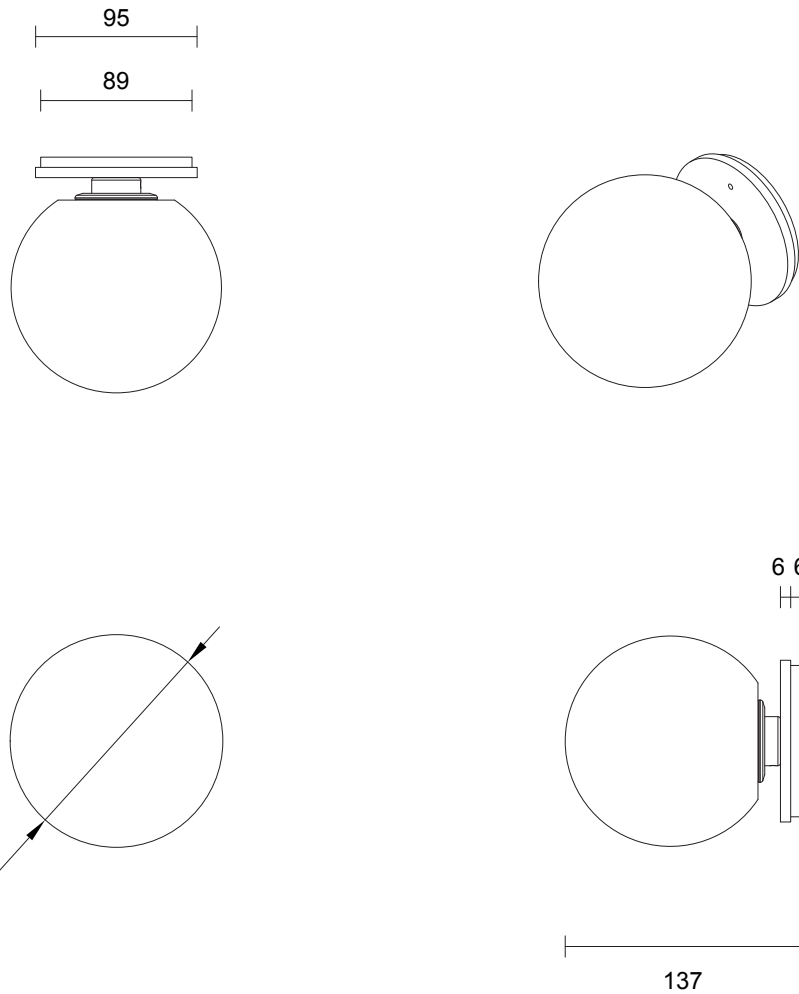

# SPOTI COLLECTION

ROUND WALL SCONCE

SPECIFICATION SHEET

AUSTRALIA / INTERNATIONAL

SP\_WSR\_AU\_22V1

## LEAD TIME

6 - 8 weeks

## FITTING DESIGN

Kick  
Flat  
Round