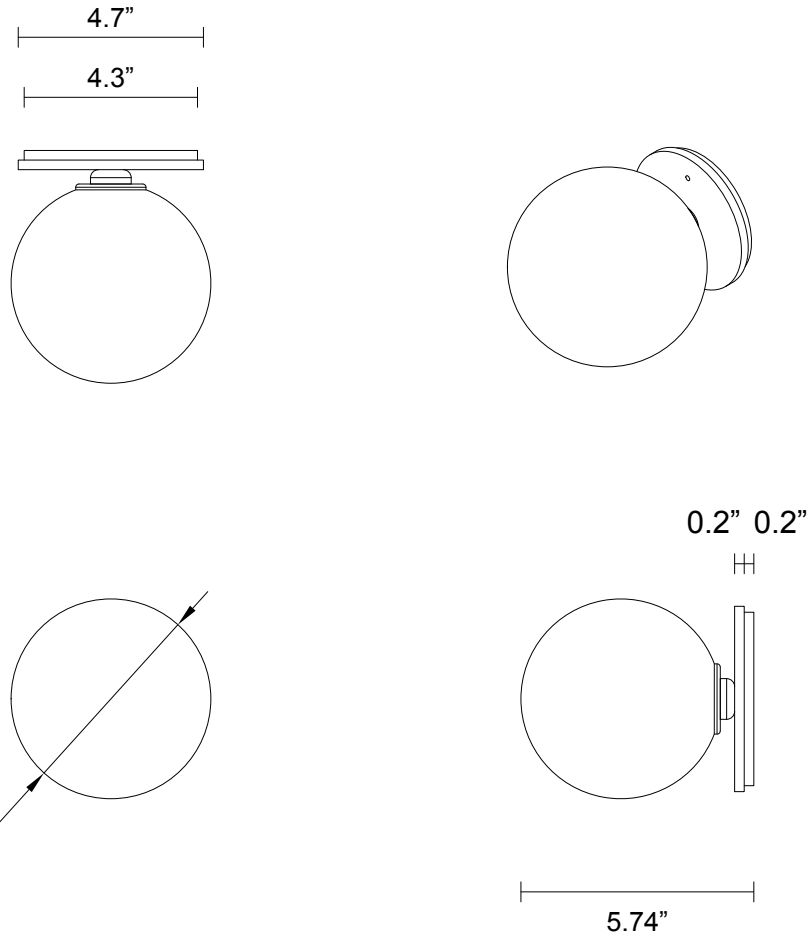

SPOTI COLLECTION

ROUND WALL SCONCE

SPECIFICATION SHEET

NORTH AMERICA

SP_WSR_UL_21V1

ABOUT SPOTI

The Spoti collection draws from the artisanal crafts of Italian master glass blowers practising Millefiori. Dramatic shadow play with nuances of peony roses are cast onto the walls when the Spoti is lit. The black Spoti bleeds dramatic aubergine patterns onto the wall.

LEAD TIME

8 - 10 weeks

LIGHT SOURCE

12V G4 2.5W LED bipin
2700k warm white
250 lumens
Dimmable
Lamp included

INSTALLATION

Supplied with external driver
and mounting plate to fit
4.0/3.5 Jbox

WEIGHT

4 lb