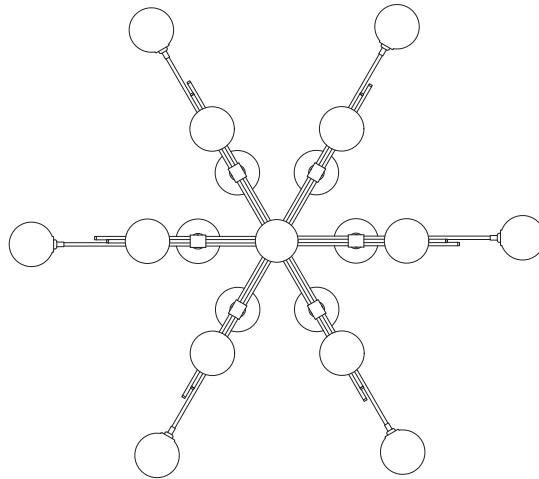

TRILOGY COLLECTION

STARBURST PENDANT

SPECIFICATION SHEET
AUSTRALIA / INTERNATIONAL

TR_SBP_AU_21V4

ABOUT TRILOGY

Trilogy collection exemplifies contemporary sophistication of yesteryear drawing from art deco imaginings with staggered rods, jewel like cuff detailing and mouth-blown orbs.

Showcasing deceptively sophisticated engineering, a hallmark of Articolo's growing body of work, the breath-taking Trilogy marries finely crafted metalwork with the superb beauty of artisan glass.

LEAD TIME

6 - 8 weeks

LIGHT SOURCE

18 x 12V G4 2W LED bipin
2700K warm white
200 lumens
Dimmable
Lamps included

INSTALLATION

Supplied with external driver

WEIGHT

22kg

FITTING FINISHES