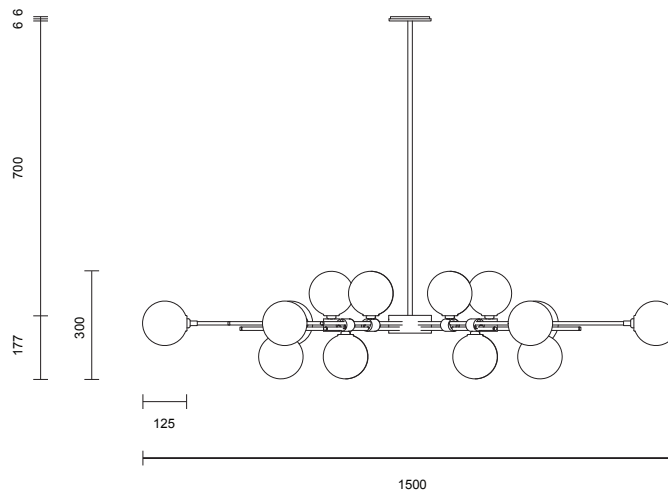

TRILOGY COLLECTION

STARBURST PENDANT

SPECIFICATION SHEET
AUSTRALIA / INTERNATIONAL

TR_SBP_AU_21V4

ABOUT TRILOGY

Trilogy collection exemplifies contemporary sophistication of yesteryear drawing from art deco imaginings with staggered rods, jewel like cuff detailing and mouth-blown orbs.

6 - 8 weeks

LIGHT SOURCE

18 x 12V G4 2W LED bipin
2700K warm white
200 lumens
Dimmable
Lamps included

INSTALLATION

Supplied with external driver

WEIGHT

22kg

FITTING FINISHES