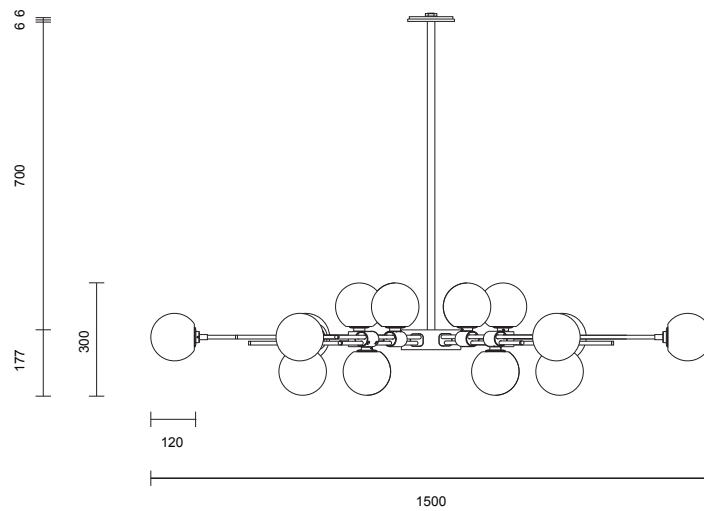

TRILOGY COLLECTION

STARBURST PENDANT

SPECIFICATION SHEET

AUSTRALIA / INTERNATIONAL

TR_SBP_AU_22V3

ABOUT TRILOGY

Trilogy collection exemplifies contemporary sophistication of yesteryear drawing from art deco imaginings with staggered rods, jewel like cuff detailing and mouth-blown orbs.

6 - 8 weeks

LIGHT SOURCE

18 x 12V G4 2.5W LED bipin
2700K warm white
4500 total lumen output
Dimmable
Lamps included

INSTALLATION

Supplied with external driver

WEIGHT

22kg

FITTING FINISHES