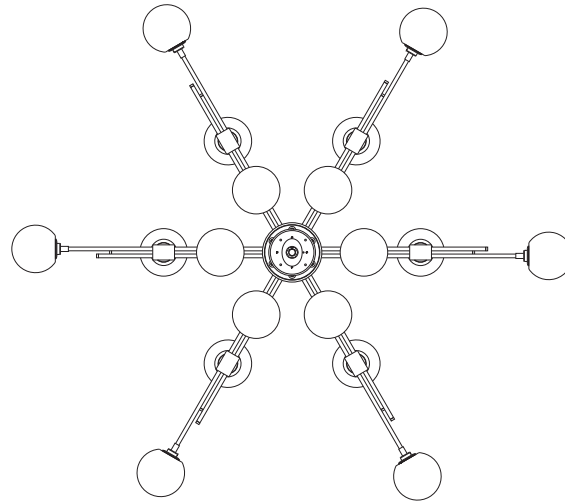

TRILOGY COLLECTION

STARBURST PENDANT

SPECIFICATION SHEET

AUSTRALIA / INTERNATIONAL

TR_SBP_AU_22V3

ABOUT TRILOGY

Trilogy collection exemplifies contemporary sophistication of yesteryear drawing from art deco imaginings with staggered rods, jewel like cuff detailing and mouth-blown orbs.

Showcasing deceptively sophisticated engineering, a hallmark of Articolo's growing body of work, the breath-taking Trilogy marries finely crafted metalwork with the superb beauty of artisan glass.

LEAD TIME

6 - 8 weeks

LIGHT SOURCE

18 x 12V G4 2.5W LED bipin
2700K warm white
4500 total lumen output
Dimmable
Lamps included

INSTALLATION

Supplied with external driver

WEIGHT

22kg

FITTING FINISHES

Brass
Mid Bronze
Satin Nickel
Black Electroplate

SHADE COLOURS

Snow
Drunken Emerald

CERTIFICATION

CE/AU

WARRANTY

3 years