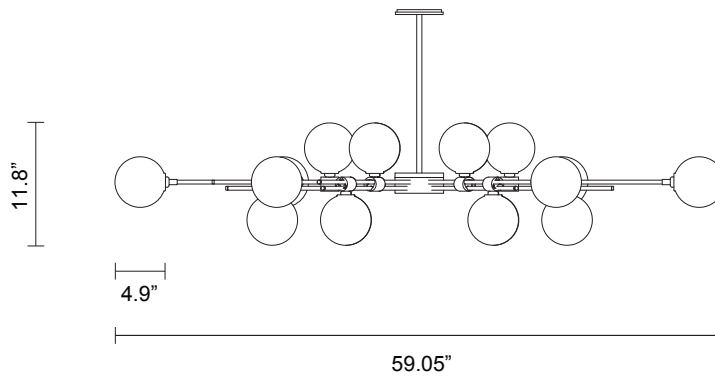

TRILOGY COLLECTION
STARBURST PENDANT

SPECIFICATION SHEET
NORTH AMERICA

TRILOGY COLLECTION

STARBURST PENDANT

SPECIFICATION SHEET

NORTH AMERICA

TR_SBP_UL_21V1

ABOUT TRILOGY

LEAD TIME

8 - 10 weeks

LIGHT SOURCE

18 x 12V G4 2.5W LED bipin
2700k warm white
4500 total lumen output
Dimmable
Lamps included

INSTALLATION

Supplied with external driver and mounting plate to fit 4.0/3.5 Jbox

CUSTOMISATION

Standard drop length up to 47". Additional charge will apply for longer drop lengths, price upon request.

WEIGHT

48.5 lb

FITTING FINISHES

Brass
Mid Bronze
Satin Nickel
Black Electroplate

SHADE COLOURS