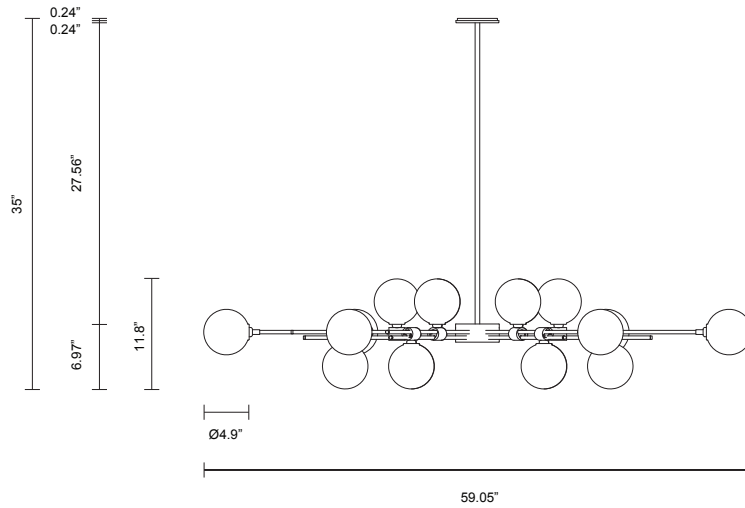

TRILOGY COLLECTION
STARBURST PENDANT

SPECIFICATION SHEET
NORTH AMERICA

TRILOGY COLLECTION

STARBURST PENDANT

SPECIFICATION SHEET

NORTH AMERICA

TR_SBP_UL_21V4

ABOUT TRILOGY

LEAD TIME

8 - 10 weeks

LIGHT SOURCE

18 x 12V G4 2.5W LED bipin
2700k warm white
4500 total lumen output
Dimmable
Lamps included

INSTALLATION

Supplied with external driver
and mounting plate to fit
4.0/3.5 Jbox

WEIGHT

48.5 lb

FITTING FINISHES

Brass
Mid Bronze
Satin Nickel
Black Electroplate

SHADE COLOURS

Snow
Scandi
Drunken Emerald

CERTIFICATION

US/ETL/CA