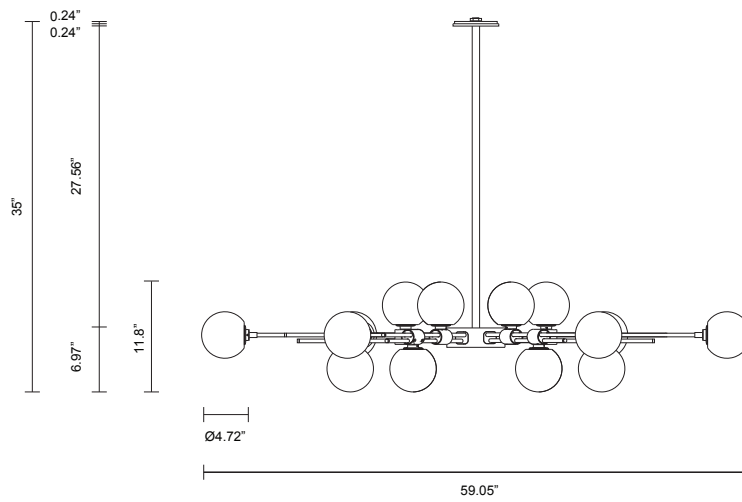

TRILOGY COLLECTION

STARBURST PENDANT

SPECIFICATION SHEET

NORTH AMERICA

TR_SBP_UL_22V2

ABOUT TRILOGY

Trilogy collection exemplifies contemporary sophistication of yesteryear drawing from art deco imaginings with staggered rods, jewel like cuff detailing and mouth-blown orbs.

Showcasing deceptively sophisticated engineering, a hallmark of Articolo's growing body of work, the breath-taking Trilogy marries finely crafted metalwork with the superb beauty of artisan glass.

LEAD TIME

8 - 10 weeks

LIGHT SOURCE

18 x 12V G4 2.5W LED bipin

2700k warm white

4500 total lumen output

Dimmable

Lamps included

INSTALLATION

Supplied with external driver

and mounting plate to fit

4.0/3.5 Jbox

WEIGHT

48.5 lb

FITTING FINISHES

Brass

Mid Bronze

Satin Nickel

Black Electroplate

SHADE COLOURS

Snow

Drunken Emerald

CERTIFICATION

US/ETL/CA

WARRANTY

3 years