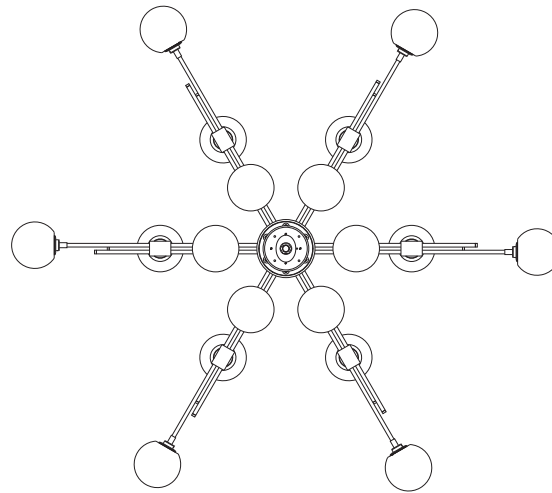

TRILOGY COLLECTION

STARBURST PENDANT

SPECIFICATION SHEET

NORTH AMERICA

TR_SBP_UL_22V2

ABOUT TRILOGY

Trilogy collection exemplifies contemporary sophistication of yesteryear drawing from art deco imaginings with staggered rods, jewel like cuff detailing and mouth-blown orbs.

Showcasing deceptively sophisticated engineering, a hallmark of Articolo's growing body of work, the breath-taking Trilogy marries finely crafted metalwork with the superb beauty of artisan glass.

LEAD TIME

8 - 10 weeks

LIGHT SOURCE

18 x 12V G4 2.5W LED bipin

2700k warm white

4500 total lumen output

Dimmable

Lamps included

INSTALLATION

Satin Nickel

Black Electroplate

SHADE COLOURS

Snow

Drunken Emerald

CERTIFICATION

US/ETL/CA

WARRANTY