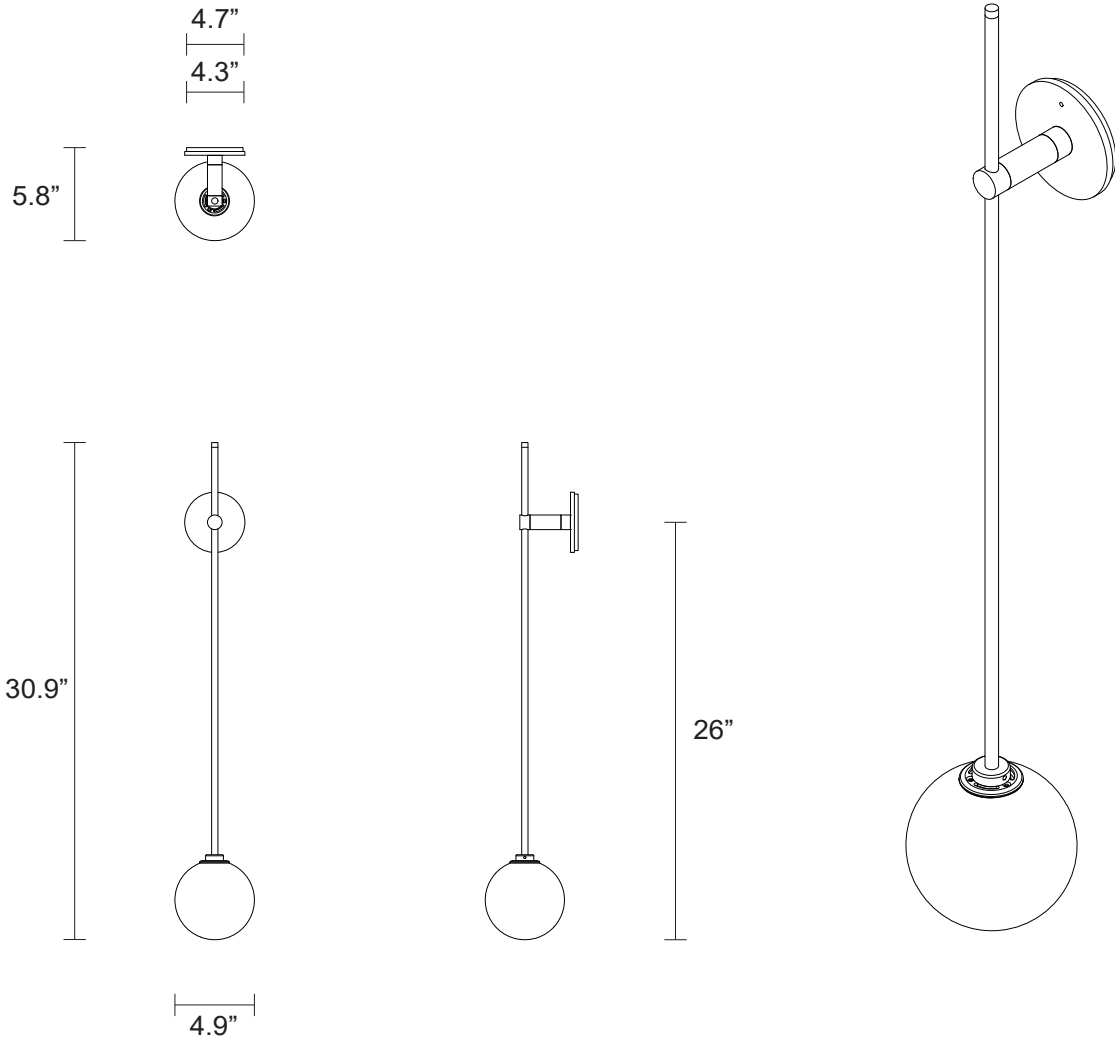

FIZI COLLECTION

STILTS WALL SCONCE

SPECIFICATION SHEET

NORTH AMERICA

FI_SWS_UL_21V1

ABOUT FIZI

The Fizi collection is mesmerising with the explosion of bubbles suspended in champagne'sque effervescence. Breathtaking shadowplay when fizi is lit. Wall and ceiling jewellery for the home.

LEAD TIME

8 - 10 weeks

LIGHT SOURCE

12V G4 2.5W LED bipin
2700k warm white
250 lumens
Dimmable
Lamp included

INSTALLATION

Supplied with external driver
and mounting plate to fit
4.0/3.5 Jbox

WEIGHT

7 lb