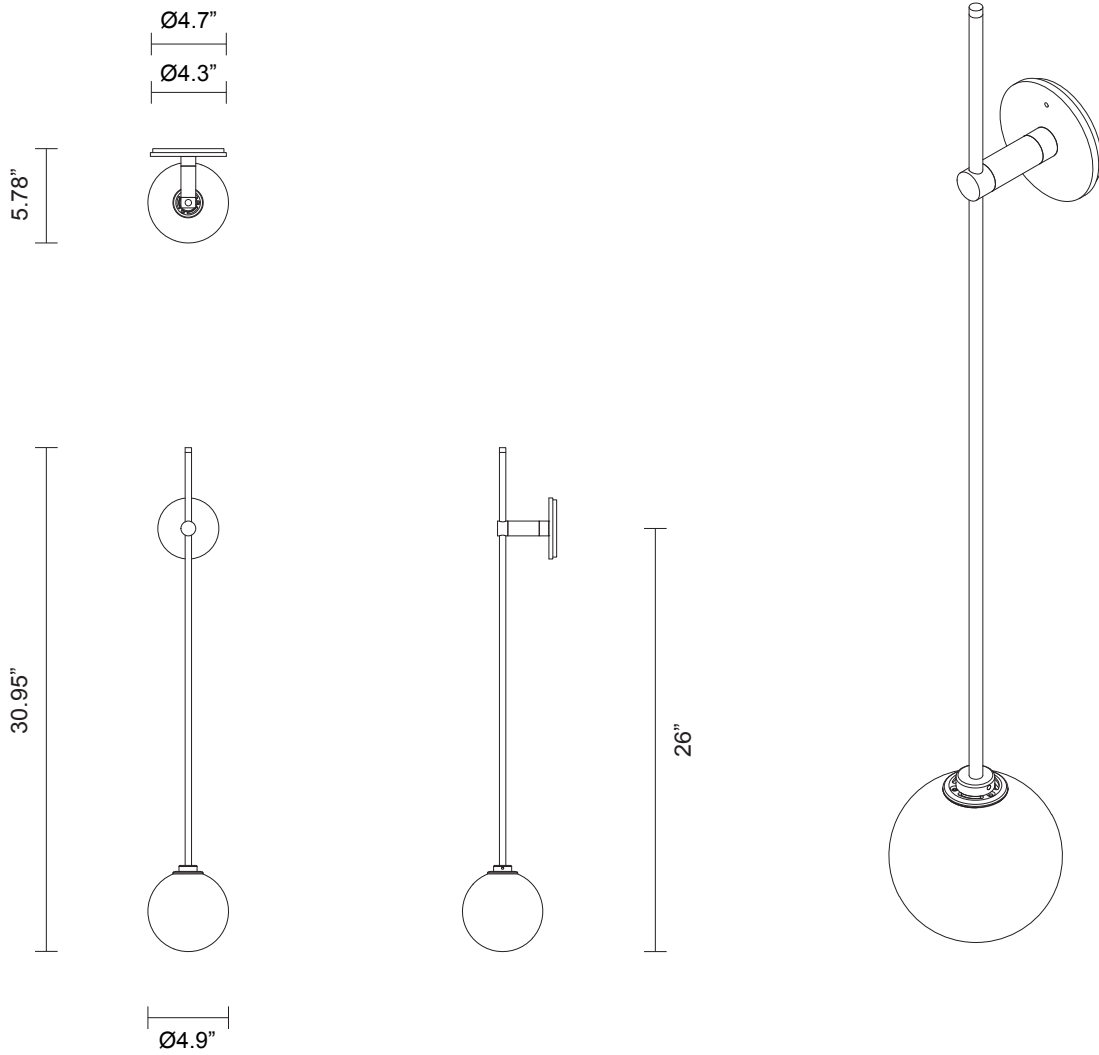

FIZI COLLECTION

STILTS WALL SCONCE

SPECIFICATION SHEET

NORTH AMERICA

FI_SWS_UL_22V1

ABOUT FIZI

The Fizi collection is mesmerising with the explosion of bubbles suspended in champagne'sque effervescence. Breathtaking shadowplay when fizi is lit. Wall and ceiling jewellery for the home.

LEAD TIME

8 - 10 weeks

LIGHT SOURCE

12V G4 2.5W LED bipin
2700k warm white
250 lumens
Dimmable
Lamp included

INSTALLATION

Supplied with external driver
and mounting plate to fit
4.0/3.5 Jbox

WEIGHT

7 lb