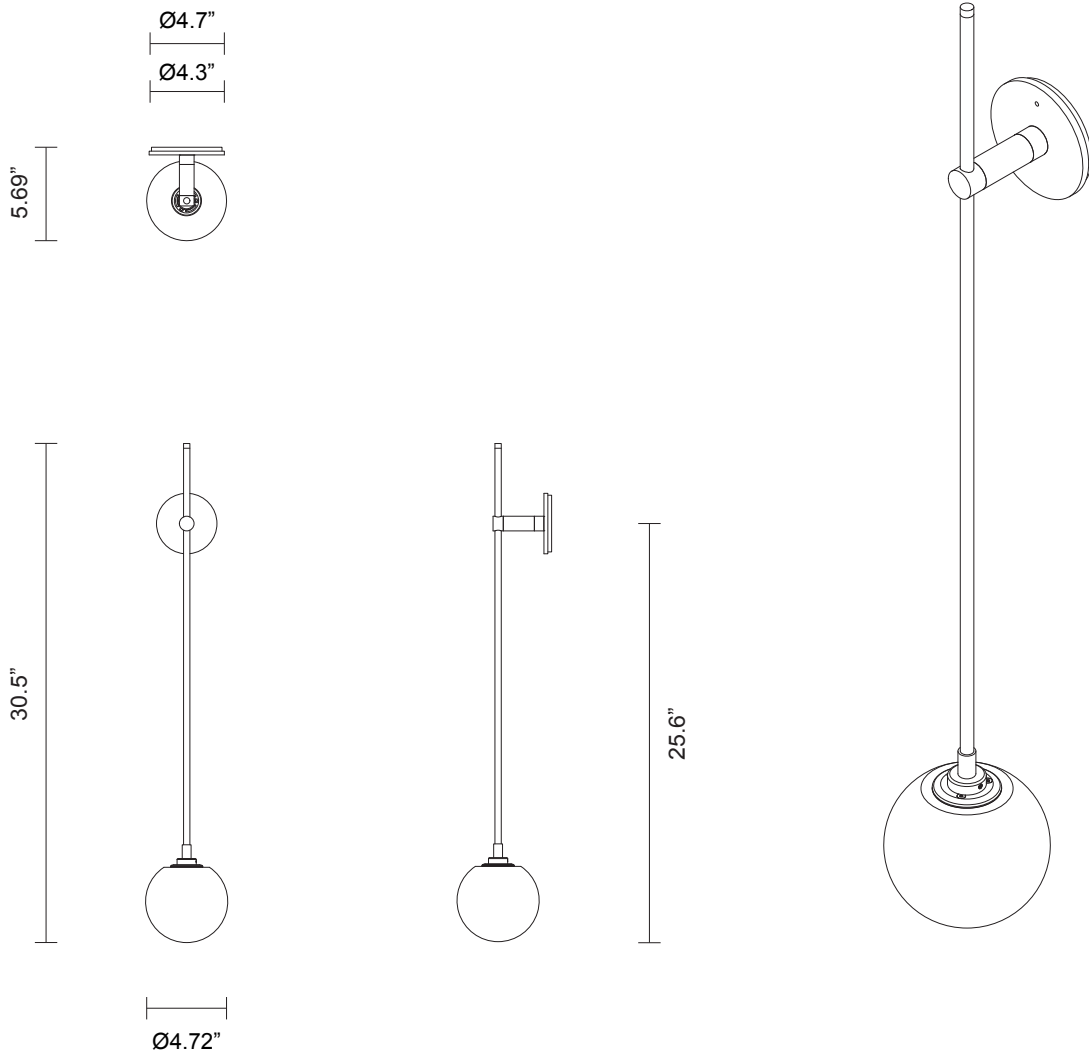

FIZI COLLECTION

STILTS WALL SCONCE

SPECIFICATION SHEET

NORTH AMERICA

FL_SWS_UL_22V2

ABOUT FIZI

The Fizi collection is mesmerising with the explosion of bubbles suspended in champagne'sque effervescence. Breathtaking shadowplay when fizi is lit. Wall and ceiling jewellery for the home.

LEAD TIME

8 - 10 weeks

LIGHT SOURCE

12V G4 2.5W LED bipin
2700k warm white
250 lumens
Dimmable
Lamp included

INSTALLATION

Supplied with external driver and mounting plate to fit
4.0/3.5 Jbox

WEIGHT

7 lb