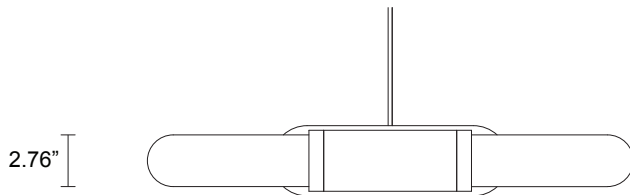

NORTH AMERICA

SA_TL_UL_21V2

ABOUT SCANDAL

The unification of luxurious crafts exists through the Scandal Collection. Scandal casts a slim and finely considered silhouette. Notable for its barrel-like cuff and inlay Scandal's elongated proportions are capped end-to-end by rounded mouthblown glass that conceals the light source, exemplifying the quiet brilliance of artisanal glass and metalwork.

LEAD TIME

8 - 10 weeks

LIGHT SOURCE

2 x 5W LED GU10
2700K warm white
800 total lumen output
Lamps included

WEIGHT

15.4 lb

CERTIFICATION

US/ETL/CA