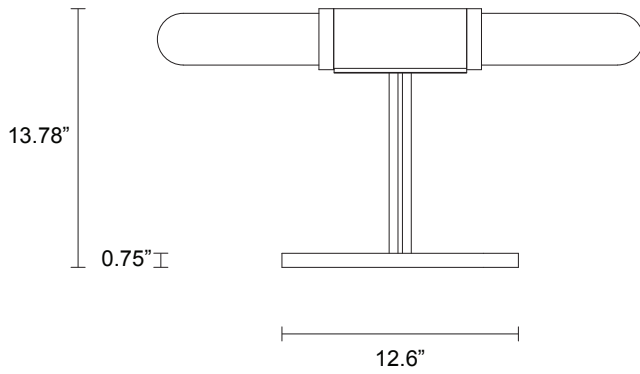

NORTH AMERICA

SA_TL_UL_21V2

ABOUT SCANDAL

The unification of luxurious crafts exists through the Scandal Collection. Scandal casts a slim and finely considered silhouette. Notable for its barrel-like cuff and inlay Scandal's elongated proportions are capped end-to-end by rounded mouthblown glass that conceals the light source, exemplifying the quiet brilliance of artisanal glass and metalwork.

LEAD TIME

8 - 10 weeks

LIGHT SOURCE

2 x 5W LED GU10
2700K warm white
800 total lumen output
Lamps included

WEIGHT

15.4 lb

CERTIFICATION

US/ETL/CA