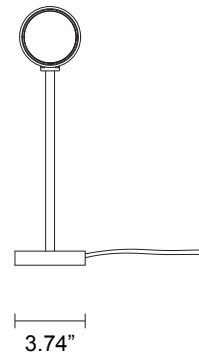

SCANDAL COLLECTION

TABLE LAMP

SPECIFICATION SHEET

NORTH AMERICA

ARTICOLO

SCANDAL COLLECTION

TABLE LAMP

SPECIFICATION SHEET

NORTH AMERICA

SA_TL_UL_21V2

ABOUT SCANDAL

The unification of luxurious crafts exists through the Scandal Collection. Scandal casts a slim and finely considered silhouette. Notable for its barrel-like cuff and inlay Scandal's elongated proportions are capped end-to-end by rounded mouthblown glass that conceals the light source, exemplifying the quiet brilliance of artisanal glass and metalwork.

LEAD TIME

8 - 10 weeks

LIGHT SOURCE

2 x 5W LED GU10
2700K warm white
800 total lumen output
Lamps included

WEIGHT

15.4 lb

CERTIFICATION

US/ETL/CA