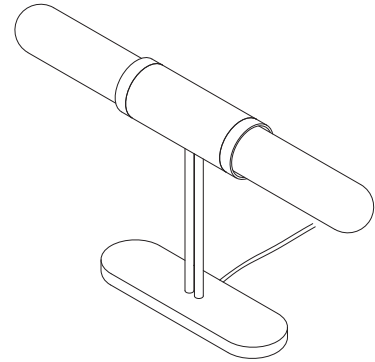

SCANDAL COLLECTION

TABLE LAMP

SPECIFICATION SHEET

NORTH AMERICA

ARTICOLO

SCANDAL COLLECTION

TABLE LAMP

SPECIFICATION SHEET

NORTH AMERICA

SA_TL_UL_21V2

ABOUT SCANDAL

The unification of luxurious crafts exists through the Scandal Collection. Scandal casts a slim and finely considered silhouette. Notable for its barrel-like cuff and inlay Scandal's elongated proportions are capped end-to-end by rounded mouthblown glass that conceals the light source, exemplifying the quiet brilliance of artisanal glass and metalwork.