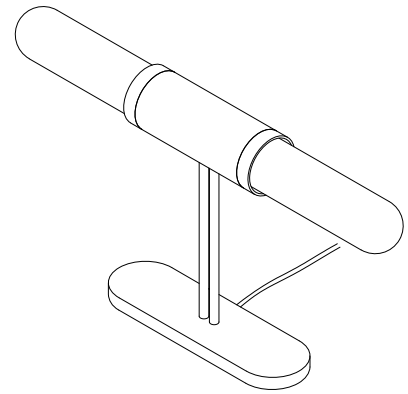

SCANDAL COLLECTION

TABLE LAMP

SPECIFICATION SHEET

NORTH AMERICA

SA_TL_UL_21V3

ABOUT SCANDAL

The unification of luxurious crafts exists through the Scandal Collection. Scandal casts a slim and finely considered silhouette. Notable for its barrel-like cuff and inlay Scandal's elongated proportions are capped end-to-end by rounded mouthblown glass that conceals the light source, exemplifying the quiet brilliance of artisanal glass and metalwork.

LEAD TIME

8 - 10 weeks

LIGHT SOURCE

2 x 120V GU10 7W LED
2700K warm white
1000 total lumen output
Lamp included

WEIGHT

15.4 lb

CERTIFICATION

US/ETL/CA

WARRANTY

3 years

FITTING FINISHES

Brass
Mid Bronze
Satin Nickel
Black Electroplate

INLAY

Brass Mesh
Silver Mesh
Rose Gold Mesh
Latte Leather
Navy Leather

SHADE COLOURS

Snow
Clear Fluted

FLEX COLOURS

White
Black
Ivory
Mid Grey
Natural Linen