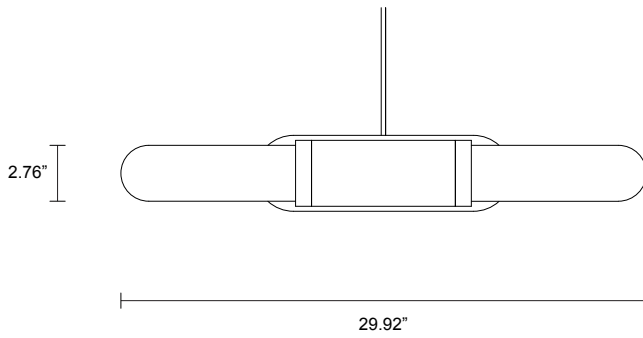

SCANDAL COLLECTION

TABLE LAMP

SPECIFICATION SHEET

NORTH AMERICA

SA_TL_UL_21V3

ABOUT SCANDAL

The unification of luxurious crafts exists through the Scandal Collection. Scandal casts a slim and finely considered silhouette. Notable for its barrel-like cuff and inlay Scandal's elongated proportions are capped end-to-end by rounded mouthblown glass that conceals the light source, exemplifying the quiet brilliance of artisanal glass and metalwork.

LEAD TIME

8 - 10 weeks

LIGHT SOURCE

2 x 120V GU10 7W LED
2700K warm white
1000 total lumen output
Lamp included

WEIGHT

15.4 lb

CERTIFICATION

US/ETL/CA

WARRANTY

3 years

FITTING FINISHES

Brass
Mid Bronze
Satin Nickel
Black Electroplate

INLAY

Brass Mesh
Silver Mesh
Rose Gold Mesh
Latte Leather
Navy Leather

SHADE COLOURS

Snow
Clear Fluted

FLEX COLOURS

White
Black
Ivory
Mid Grey
Natural Linen