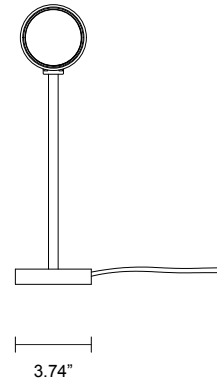

SCANDAL COLLECTION

TABLE LAMP

SPECIFICATION SHEET

NORTH AMERICA

SA_TL_UL_21V3

ABOUT SCANDAL

The unification of luxurious crafts exists through the Scandal Collection. Scandal casts a slim and finely considered silhouette. Notable for its barrel-like cuff and inlay Scandal's elongated proportions are capped end-to-end by rounded mouthblown glass that conceals the light source, exemplifying the quiet brilliance of artisanal glass and metalwork.

LEAD TIME

8 - 10 weeks

LIGHT SOURCE

2 x 120V GU10 7W LED
2700K warm white
1000 total lumen output
Lamp included

WEIGHT

15.4 lb

CERTIFICATION

US/ETL/CA

WARRANTY

3 years

FITTING FINISHES

Brass
Mid Bronze
Satin Nickel
Black Electroplate

INLAY

Brass Mesh
Silver Mesh
Rose Gold Mesh
Latte Leather
Navy Leather

SHADE COLOURS

Snow
Clear Fluted

FLEX COLOURS

White
Black
Ivory
Mid Grey
Natural Linen