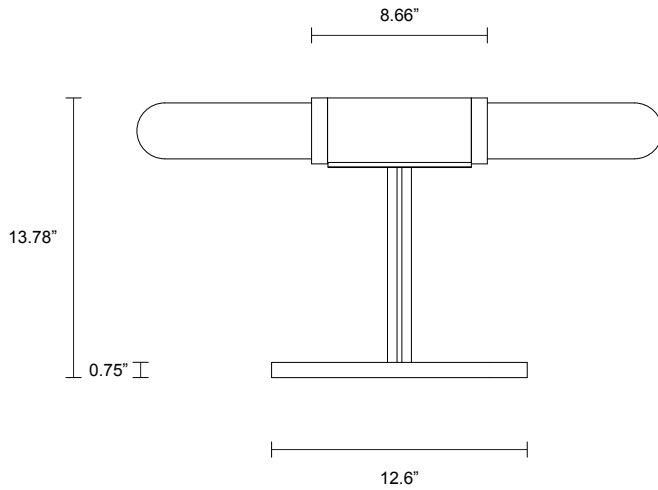

SCANDAL COLLECTION

TABLE LAMP

SPECIFICATION SHEET

NORTH AMERICA

SA_TL_UL_21V3

ABOUT SCANDAL

The unification of luxurious crafts exists through the Scandal Collection. Scandal casts a slim and finely considered silhouette. Notable for its barrel-like cuff and inlay Scandal's elongated proportions are capped end-to-end by rounded mouthblown glass that conceals the light source, exemplifying the quiet brilliance of artisanal glass and metalwork.

LEAD TIME

8 - 10 weeks

LIGHT SOURCE

2 x 120V GU10 7W LED
2700K warm white
1000 total lumen output
Lamp included

WEIGHT

15.4 lb

CERTIFICATION

US/ETL/CA

WARRANTY

3 years

FITTING FINISHES

Brass
Mid Bronze
Satin Nickel
Black Electroplate

INLAY

Brass Mesh
Silver Mesh
Rose Gold Mesh
Latte Leather
Navy Leather

SHADE COLOURS

Snow
Clear Fluted

FLEX COLOURS

White
Black
Ivory
Mid Grey
Natural Linen