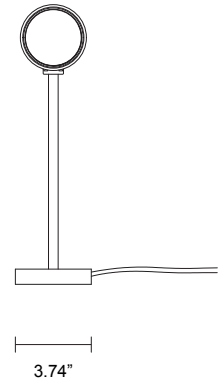

SCANDAL COLLECTION

TABLE LAMP

SPECIFICATION SHEET

NORTH AMERICA

ARTICOLO

SCANDAL COLLECTION

TABLE LAMP

SPECIFICATION SHEET

NORTH AMERICA

SA_TL_UL_21V4

ABOUT SCANDAL

The unification of luxurious crafts exists through the Scandal Collection. Scandal casts a slim and finely considered silhouette. Notable for its barrel-like cuff and inlay Scandal's elongated proportions are capped end-to-end by rounded mouthblown glass that conceals the light source, exemplifying the quiet brilliance of artisanal glass and metalwork.

LEAD TIME

8 - 10 weeks

LIGHT SOURCE

2 x 120V GU10 7W LED
2700K warm white
1000 total lumen output
Lamp included

WEIGHT

15.4 lb

CERTIFICATION

US/ETL/CA