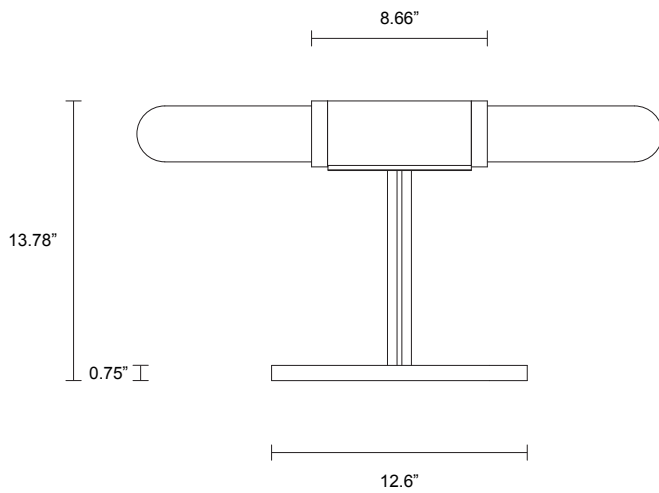

SCANDAL COLLECTION

TABLE LAMP

SPECIFICATION SHEET

NORTH AMERICA

ARTICOLO

SCANDAL COLLECTION

TABLE LAMP

SPECIFICATION SHEET

NORTH AMERICA

SA_TL_UL_21V4

ABOUT SCANDAL

The unification of luxurious crafts exists through the Scandal Collection. Scandal casts a slim and finely considered silhouette. Notable for its barrel-like cuff and inlay Scandal's elongated proportions are capped end-to-end by rounded mouthblown glass that conceals the light source, exemplifying the quiet brilliance of artisanal glass and metalwork.

LEAD TIME

8 - 10 weeks

LIGHT SOURCE

2 x 120V GU10 7W LED
2700K warm white
1000 total lumen output
Lamp included

WEIGHT

15.4 lb

CERTIFICATION

US/ETL/CA