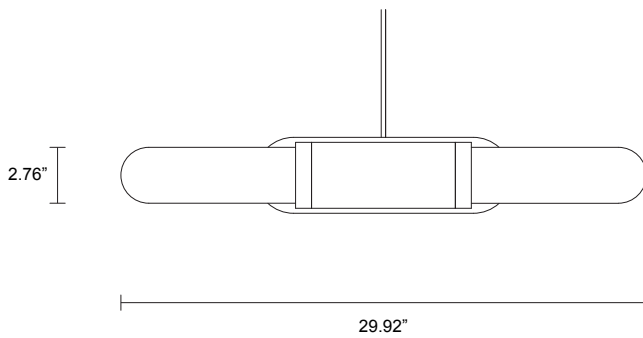

SCANDAL COLLECTION

TABLE LAMP

SPECIFICATION SHEET

NORTH AMERICA

ARTICOLO

SCANDAL COLLECTION

TABLE LAMP

SPECIFICATION SHEET

NORTH AMERICA

SA_TL_UL_21V4

ABOUT SCANDAL

The unification of luxurious crafts exists through the Scandal Collection. Scandal casts a slim and finely considered silhouette. Notable for its barrel-like cuff and inlay Scandal's elongated proportions are capped end-to-end by rounded mouthblown glass that conceals the light source, exemplifying the quiet brilliance of artisanal glass and metalwork.

LEAD TIME

8 - 10 weeks

LIGHT SOURCE

2 x 120V GU10 7W LED
2700K warm white
1000 total lumen output
Lamp included

WEIGHT

15.4 lb

CERTIFICATION

US/ETL/CA