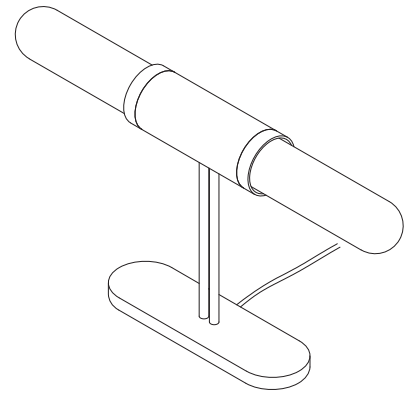

SCANDAL COLLECTION

TABLE LAMP

SPECIFICATION SHEET

NORTH AMERICA

ARTICOLO

SCANDAL COLLECTION

TABLE LAMP

SPECIFICATION SHEET

NORTH AMERICA

SA_TL_UL_21V4

ABOUT SCANDAL

The unification of luxurious crafts exists through the Scandal Collection. Scandal casts a slim and finely considered silhouette. Notable for its barrel-like cuff and inlay Scandal's elongated proportions are capped end-to-end by rounded mouthblown glass that conceals the light source, exemplifying the quiet brilliance of artisanal glass and metalwork.