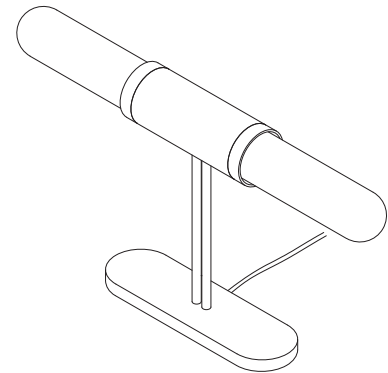

SCANDAL COLLECTION

TABLE LAMP

SPECIFICATION SHEET

AUSTRALIA / INTERNATIONAL

SA_TL_AU_21V2

ABOUT SCANDAL

The unification of luxurious crafts exists through the Scandal Collection. Scandal casts a slim and finely considered silhouette. Notable for its barrel-like cuff and inlay Scandal's elongated proportions are capped end-to-end by rounded mouthblown glass that conceals the light source, exemplifying the quiet brilliance of artisanal glass and metalwork.

LEAD TIME

6 - 8 weeks

LIGHT SOURCE

2 x 5W LED GU10
2700K warm white
800 total lumen output
Lamps included

WEIGHT

7kg

CERTIFICATION

CE/AU

WARRANTY

3 years

FITTING FINISHES

Brass
Mid Bronze
Satin Nickel
Black Electroplate

INLAY

Brass Mesh
Silver Mesh
Rose Gold Mesh
Latte Leather
Navy Leather

SHADE COLOURS

Snow
Clear Fluted

FLEX COLOURS

White
Black
Natural Linen
Light Grey Linen
Black and White