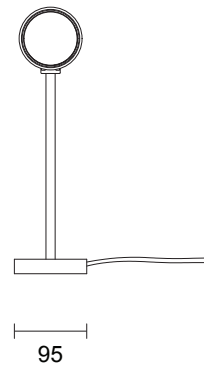

SCANDAL COLLECTION

TABLE LAMP

SPECIFICATION SHEET

AUSTRALIA / INTERNATIONAL

SA_TL_AU_21V2

ABOUT SCANDAL

The unification of luxurious crafts exists through the Scandal Collection. Scandal casts a slim and finely considered silhouette. Notable for its barrel-like cuff and inlay Scandal's elongated proportions are capped end-to-end by rounded mouthblown glass that conceals the light source, exemplifying the quiet brilliance of artisanal glass and metalwork.

LEAD TIME

6 - 8 weeks

LIGHT SOURCE

2 x 5W LED GU10
2700K warm white
800 total lumen output
Lamps included

WEIGHT

7kg

CERTIFICATION

CE/AU

WARRANTY

3 years

FITTING FINISHES

Brass
Mid Bronze
Satin Nickel
Black Electroplate

INLAY

Brass Mesh
Silver Mesh
Rose Gold Mesh
Latte Leather
Navy Leather

SHADE COLOURS

Snow
Clear Fluted

FLEX COLOURS

White
Black
Natural Linen
Light Grey Linen
Black and White