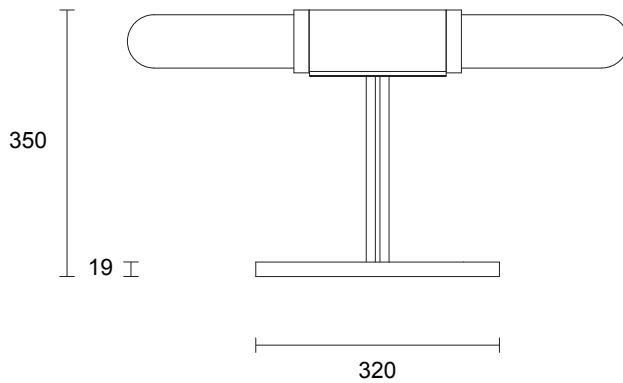

SCANDAL COLLECTION

TABLE LAMP

SPECIFICATION SHEET

AUSTRALIA / INTERNATIONAL

SA_TL_AU_21V2

ABOUT SCANDAL

The unification of luxurious crafts exists through the Scandal Collection. Scandal casts a slim and finely considered silhouette. Notable for its barrel-like cuff and inlay Scandal's elongated proportions are capped end-to-end by rounded mouthblown glass that conceals the light source, exemplifying the quiet brilliance of artisanal glass and metalwork.

LEAD TIME

6 - 8 weeks

LIGHT SOURCE

2 x 5W LED GU10
2700K warm white
800 total lumen output
Lamps included

WEIGHT

7kg

CERTIFICATION

CE/AU

WARRANTY

3 years

FITTING FINISHES

Brass
Mid Bronze
Satin Nickel
Black Electroplate

INLAY

Brass Mesh
Silver Mesh
Rose Gold Mesh
Latte Leather
Navy Leather

SHADE COLOURS

Snow
Clear Fluted

FLEX COLOURS

White
Black
Natural Linen
Light Grey Linen
Black and White