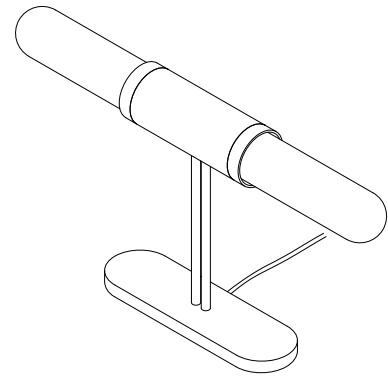

SCANDAL COLLECTION

TABLE LAMP

SPECIFICATION SHEET

AUSTRALIA / INTERNATIONAL

SA_TL_AU_21V3

ABOUT SCANDAL

The unification of luxurious crafts exists through the Scandal Collection. Scandal casts a slim and finely considered silhouette. Notable for its barrel-like cuff and inlay Scandal's elongated proportions are capped end-to-end by rounded mouthblown glass that conceals the light source, exemplifying the quiet brilliance of artisanal glass and metalwork.

LEAD TIME

6 - 8 weeks

LIGHT SOURCE

2 x 5W LED GU10
2700K warm white
800 total lumen output
Lamps included

WEIGHT

7kg

CERTIFICATION

CE/AU

WARRANTY

3 years

FITTING FINISHES

Brass
Mid Bronze
Satin Nickel
Black Electroplate

INLAY

Brass Mesh
Silver Mesh
Rose Gold Mesh
Latte Leather
Navy Leather

SHADE COLOURS

Snow
Clear Fluted

FLEX COLOURS

White
Black
Natural Linen
Mid Grey Linen
Black and White