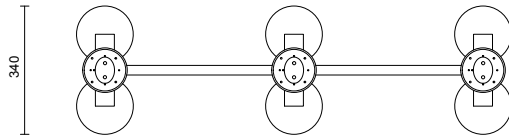

TUBI COLLECTION

PENDANT

SPECIFICATION SHEET

AUSTRALIA / INTERNATIONAL

TU_P_AU_21V1

ABOUT TUBI

Tubi has emerged with a captivating sense of contemporary nostalgia reflective of the most impactful global design movements from mid-century onwards.

The collection's gilded materiality nods to the luxe glamour of Studio 54 which reverberates in memories and imaginations to this day, bringing the same alluring edge of iconic design to any space.

Tubi's mouth-blown glass and precious metal alchemy balances a spirited visual narrative with exquisite material aptitude to arrive at a collection that is as timeless as it is elegant.

LEAD TIME

6 - 8 weeks

LIGHT SOURCE

6 x 2.4W LED Board 200mA CC
2700k warm white
1500 total lumen output
Dimmable

INSTALLATION

Supplied with external drivers

ROD LENGTH

Rod lengths range between
600mm - 1300mm,
in increments of 100mm.

WEIGHT

22kg

CERTIFICATION

CE/AU

WARRANTY

3 years

FITTING FINISHES

Brass
Mid Bronze
Satin Nickel
Black Electroplate

SHADE COLOURS

Clear
Snow
Smoke
Grey