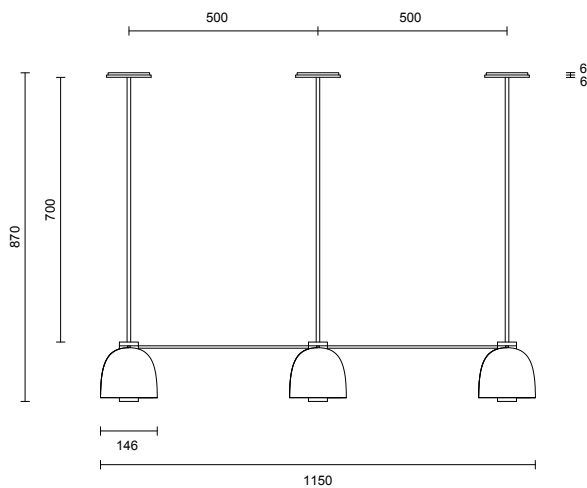

TUBI COLLECTION

PENDANT

SPECIFICATION SHEET

AUSTRALIA / INTERNATIONAL

TU_P_AU_21V1

ABOUT TUBI

Tubi has emerged with a captivating sense of contemporary nostalgia reflective of the most impactful global design movements from mid-century onwards.

The collection's gilded materiality nods to the luxe glamour of Studio 54 which reverberates in memories and imaginations to this day, bringing the same alluring edge of iconic design to any space.

Tubi's mouth-blown glass and precious metal alchemy balances a spirited visual narrative with exquisite material aptitude to arrive at a collection that is as timeless as it is elegant.

LEAD TIME

6 - 8 weeks

LIGHT SOURCE

6 x 2.4W LED Board 200mA CC
2700k warm white
1500 total lumen output
Dimmable

INSTALLATION

Supplied with external drivers

ROD LENGTH

Rod lengths range between
600mm - 1300mm,
in increments of 100mm.

WEIGHT

22kg

CERTIFICATION

CE/AU

WARRANTY

3 years

FITTING FINISHES

Brass
Mid Bronze
Satin Nickel
Black Electroplate

SHADE COLOURS

Clear
Snow
Smoke
Grey