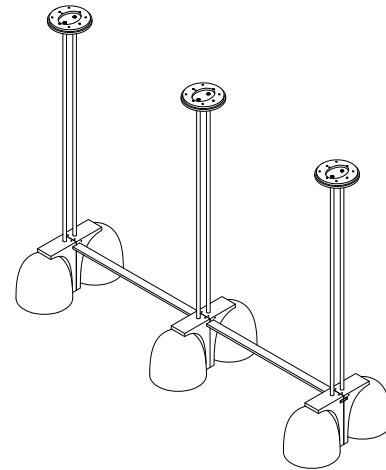

TUBI COLLECTION

PENDANT

SPECIFICATION SHEET

AUSTRALIA / INTERNATIONAL

TU_P_AU_21V1

ABOUT TUBI

Tubi has emerged with a captivating sense of contemporary nostalgia reflective of the most impactful global design movements from mid-century onwards.

The collection's gilded materiality nods to the luxe glamour of Studio 54 which reverberates in memories and imaginations to this day, bringing the same alluring edge of iconic design to any space.

Tubi's mouth-blown glass and precious metal alchemy balances a spirited visual narrative with exquisite material aptitude to arrive at a collection that is as timeless as it is elegant.

LEAD TIME

6 - 8 weeks

LIGHT SOURCE

6 x 2.4W LED Board 200mA CC
2700k warm white
1500 total lumen output
Dimmable

INSTALLATION

Supplied with external drivers

ROD LENGTH

Rod lengths range between
600mm - 1300mm,
in increments of 100mm.

WEIGHT

22kg

CERTIFICATION

CE/AU

WARRANTY

3 years

FITTING FINISHES

Brass
Mid Bronze
Satin Nickel
Black Electroplate

SHADE COLOURS

Clear
Snow
Smoke
Grey