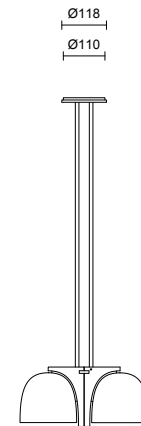

TUBI COLLECTION

PENDANT

SPECIFICATION SHEET

AUSTRALIA / INTERNATIONAL

TU_P_AU_21V1

ABOUT TUBI

Tubi has emerged with a captivating sense of contemporary nostalgia reflective of the most impactful global design movements from mid-century onwards.

The collection's gilded materiality nods to the luxe glamour of Studio 54 which reverberates in memories and imaginations to this day, bringing the same alluring edge of iconic design to any space.

Tubi's mouth-blown glass and precious metal alchemy balances a spirited visual narrative with exquisite material aptitude to arrive at a collection that is as timeless as it is elegant.

LEAD TIME

6 - 8 weeks

LIGHT SOURCE

6 x 2.4W LED Board 200mA CC
2700k warm white
1500 total lumen output
Dimmable

INSTALLATION

Supplied with external drivers

ROD LENGTH

Rod lengths range between
600mm - 1300mm,
in increments of 100mm.

WEIGHT

22kg

CERTIFICATION

CE/AU

WARRANTY

3 years

FITTING FINISHES

Brass
Mid Bronze
Satin Nickel
Black Electroplate

SHADE COLOURS

Clear
Snow
Smoke
Grey