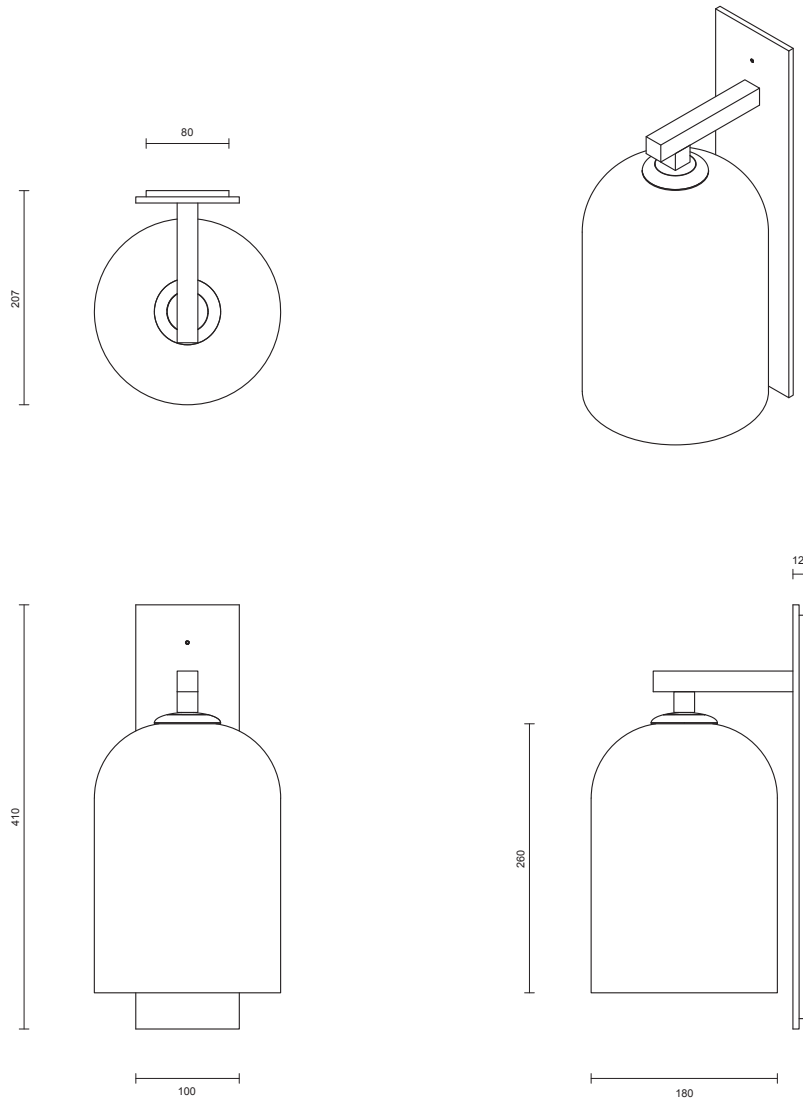

LUMI COLLECTION

EXTERIOR LARGE WALL SCONCE

SPECIFICATION SHEET
AUSTRALIA / INTERNATIONAL

EX_LULWS_AU_22V1

ABOUT LUMI

Articolo was established with Lumi as its first collection. Cocooned one inside the other in perfect symmetry, Lumi's organic forms reimagine a traditional coachman's light to reflect a timeless and refined elegance with a simplicity of form, creating a sublime effect.

LEAD TIME
6 - 8 weeks

LIGHT SOURCE
12V 6W Constant Current LED Board, 500mA
2700K warm white
400 lumens
Dimmable

INSTALLATION
Supplied with external driver

WEIGHT
5kg

IP RATING
IP65

CERTIFICATION
CE/AU

WARRANTY
3 years