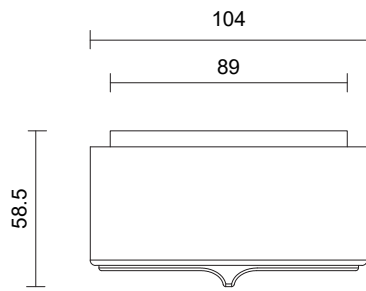

OCCHI COLLECTION

EXTERIOR WALL SCNCE

SPECIFICATION SHEET

AUSTRALIA / INTERNATIONAL

EX_OCWS_AU_22V2

ABOUT OCCHI

Occhi offers a bold contrast through its circular and linear forms, evoking a natural curiosity with its presence. Restrained by a cylindrical metal casing, a solid cast glass disc is defined by its raised striking linear strip detail, while its gently tumbled face offers subtly-nuanced light refraction.