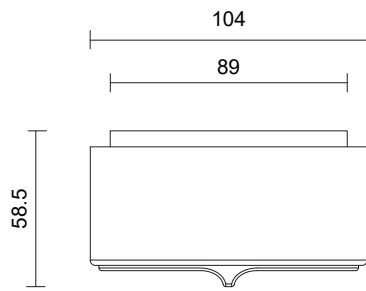

OCCHI COLLECTION

EXTERIOR WALL SCNCE

SPECIFICATION SHEET

AUSTRALIA / INTERNATIONAL

EX_OCWS_AU_22V1

ABOUT OCCHI

Occhi offers a bold contrast through its circular and linear forms, evoking a natural curiosity with its presence. Restrained by a cylindrical metal casing, a solid cast glass disc is defined by its raised striking linear strip detail, while its gently tumbled face offers subtly-nuanced light refraction.