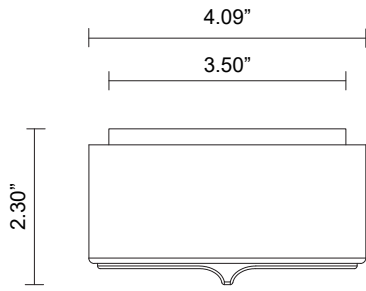

OCCHI COLLECTION

EXTERIOR WALL SCNCE

SPECIFICATION SHEET

NORTH AMERICA

EX_OCWS_UL_22V1

ABOUT OCCHI

Occhi offers a bold contrast through its circular and linear forms, evoking a natural curiosity with its presence. Restrained by a cylindrical metal casing, a solid cast glass disc is defined by its raised striking linear strip detail, while its gently tumbled face offers subtly-nuanced light refraction.

LEAD TIME

8 - 10 weeks

LIGHT SOURCE

24V 5.8W Constant Voltage LED,
2700K warm white
500 lumens
Dimmable

INSTALLATION

Supplied with mounting plate to
fit 4.0/3.5 Jbox

WEIGHT

8 lb