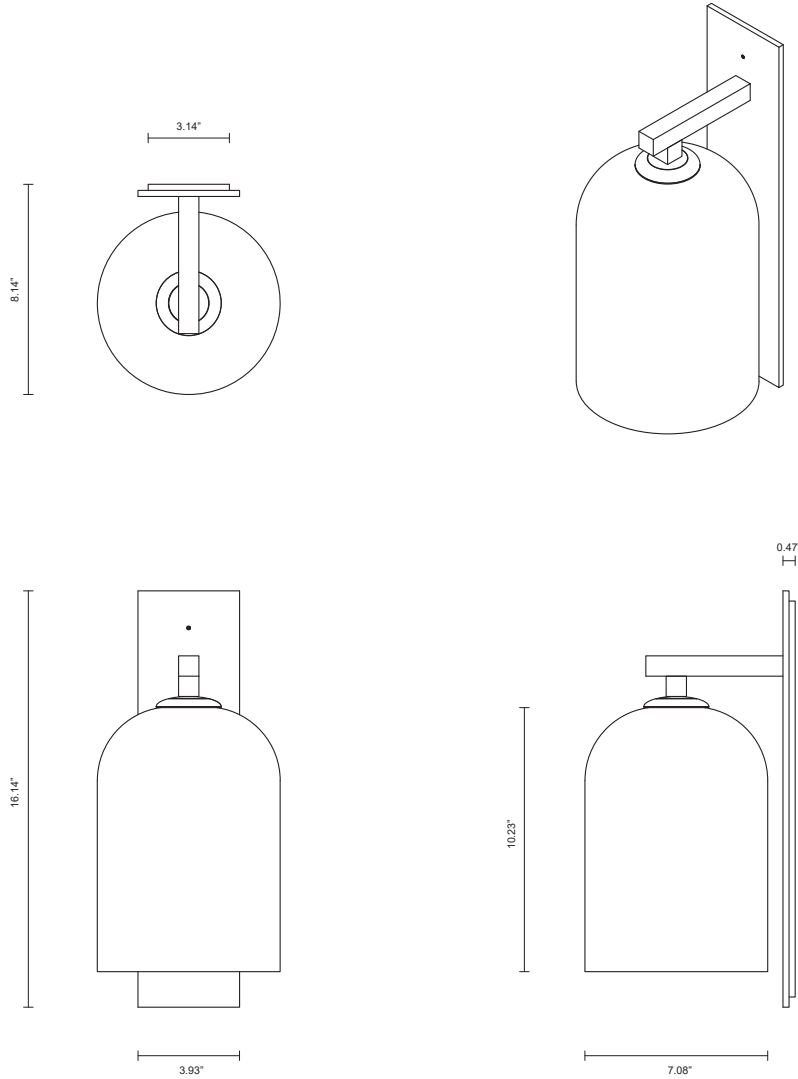

LUMI COLLECTION
EXTERIOR LARGE WALL SCONCE

SPECIFICATION SHEET
NORTH AMERICA

EX_LULWS_UL_22V1

ABOUT LUMI

Articolo was established with Lumi as its first collection. Cocooned one inside the other in perfect symmetry, Lumi's organic forms reimagine a traditional coachman's light to reflect a timeless and refined elegance with a simplicity of form, creating a sublime effect.

LEAD TIME
8 - 10 weeks

LIGHT SOURCE
12V 6W Constant Current LED Board, 500mA
2700K warm white
400 lumens
Dimmable

INSTALLATION
Supplied with mounting plate to fit 4.0/3.5 Jbox

WEIGHT
11 lb

IP RATING
IP65

CERTIFICATION
US/ETL/CA