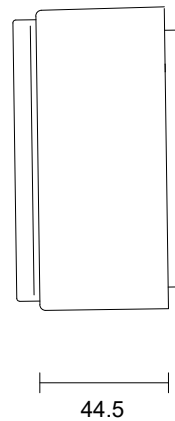

OCCHI COLLECTION

WALL SCONCE

SPECIFICATION SHEET

AUSTRALIA / INTERNATIONAL

OCWS_AU_22V1

ABOUT OCCHI

Occhi offers a bold contrast through its circular and linear forms, evoking a natural curiosity with its presence. Restrained by a cylindrical metal casing, a solid cast glass disc is defined by its raised striking linear strip detail, while its gently tumbled face offers subtly-nuanced light refraction.

LEAD TIME

6 - 8 weeks

LIGHT SOURCE

24V 5.8W Constant Voltage LED,
2700K warm white
500 lumens
Dimmable

INSTALLATION

Supplied with external driver

WEIGHT

3kg