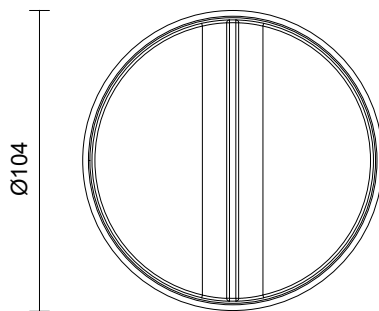

OCCHI COLLECTION

WALL SCONCE

SPECIFICATION SHEET

AUSTRALIA / INTERNATIONAL

OCWS_AU_22V1

ABOUT OCCHI

Occhi offers a bold contrast through its circular and linear forms, evoking a natural curiosity with its presence. Restrained by a cylindrical metal casing, a solid cast glass disc is defined by its raised striking linear strip detail, while its gently tumbled face offers subtly-nuanced light refraction.

LEAD TIME

6 - 8 weeks

LIGHT SOURCE

24V 5.8W Constant Voltage LED,
2700K warm white
500 lumens
Dimmable

INSTALLATION

Supplied with external driver

WEIGHT

3kg