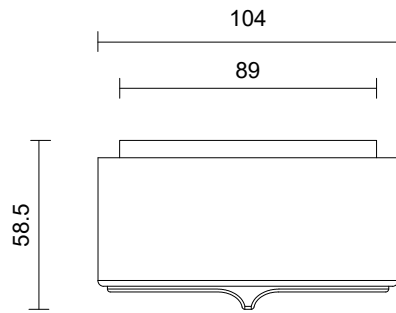

OCCHI COLLECTION

WALL SCONCE

SPECIFICATION SHEET

AUSTRALIA / INTERNATIONAL

OCWS_AU_22V1

ABOUT OCCHI

Occhi offers a bold contrast through its circular and linear forms, evoking a natural curiosity with its presence. Restrained by a cylindrical metal casing, a solid cast glass disc is defined by its raised striking linear strip detail, while its gently tumbled face offers subtly-nuanced light refraction.

LEAD TIME

6 - 8 weeks

LIGHT SOURCE

24V 5.8W Constant Voltage LED,
2700K warm white
500 lumens
Dimmable

INSTALLATION

Supplied with external driver

WEIGHT

3kg