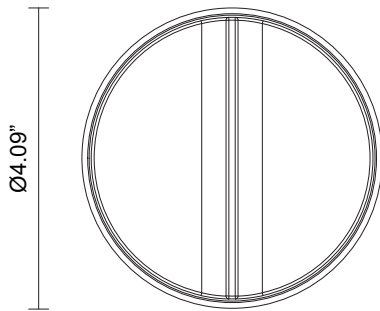

OCCHI COLLECTION

WALL SCONCE

SPECIFICATION SHEET

NORTH AMERICA

OCWS_UL_22V1

ABOUT OCCHI

Occhi offers a bold contrast through its circular and linear forms, evoking a natural curiosity with its presence. Restrained by a cylindrical metal casing, a solid cast glass disc is defined by its raised striking linear strip detail, while its gently tumbled face offers subtly-nuanced light refraction.

LEAD TIME

8 - 10 weeks

LIGHT SOURCE

24V 5.8W Constant Voltage LED,
2700K warm white
500 lumens
Dimmable

INSTALLATION

Supplied with mounting plate to
fit 4.0/3.5 Jbox

WEIGHT

8 lb