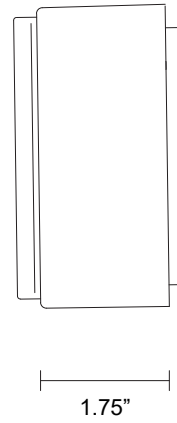

OCCHI COLLECTION

WALL SCONCE

SPECIFICATION SHEET

NORTH AMERICA

OCWS_UL_22V1

ABOUT OCCHI

Occhi offers a bold contrast through its circular and linear forms, evoking a natural curiosity with its presence. Restrained by a cylindrical metal casing, a solid cast glass disc is defined by its raised striking linear strip detail, while its gently tumbled face offers subtly-nuanced light refraction.

LEAD TIME

8 - 10 weeks

LIGHT SOURCE

24V 5.8W Constant Voltage LED,
2700K warm white
500 lumens
Dimmable

INSTALLATION

Supplied with mounting plate to
fit 4.0/3.5 Jbox

WEIGHT

8 lb