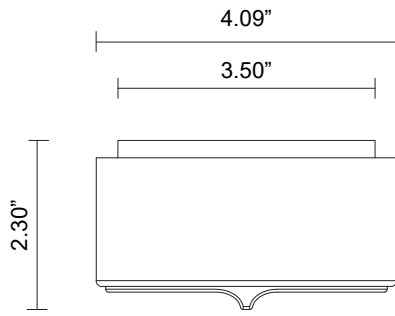

OCCHI COLLECTION

WALL SCONCE

SPECIFICATION SHEET

NORTH AMERICA

OCWS_UL_22V1

ABOUT OCCHI

Occhi offers a bold contrast through its circular and linear forms, evoking a natural curiosity with its presence. Restrained by a cylindrical metal casing, a solid cast glass disc is defined by its raised striking linear strip detail, while its gently tumbled face offers subtly-nuanced light refraction.

LEAD TIME

8 - 10 weeks

LIGHT SOURCE

24V 5.8W Constant Voltage LED,
2700K warm white
500 lumens
Dimmable

INSTALLATION

Supplied with mounting plate to
fit 4.0/3.5 Jbox

WEIGHT

8 lb