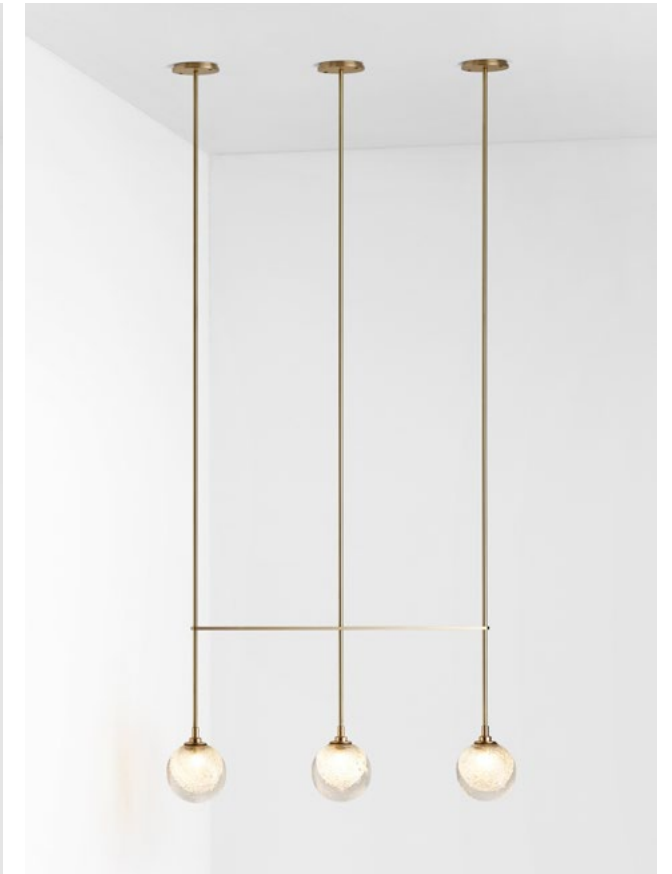

PENDANT TRIPLE BALL

AVAILABLE FINISHES

- FITTING
- Brass (pictured)
- Mid Bronze
- Satin Nickel
- Black Electroplate
- White Powder Coat
- Graphite Powder Coat