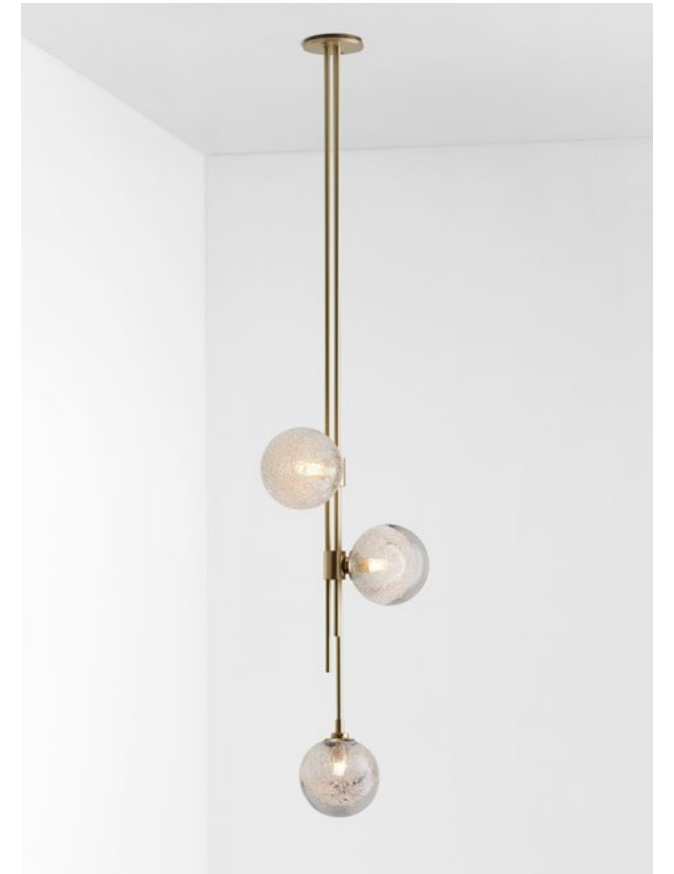

PENDANT

AVAILABLE FINISHES

FITTING
Brass (pictured)
Mid Bronze
Satin Nickel
Black Electroplate

SHADE COLOUR

Fizi (pictured)
Snow
Tea
Frosted Tea
Drunken Emerald
Spoti Black
Spoti White
Scandi Smoke