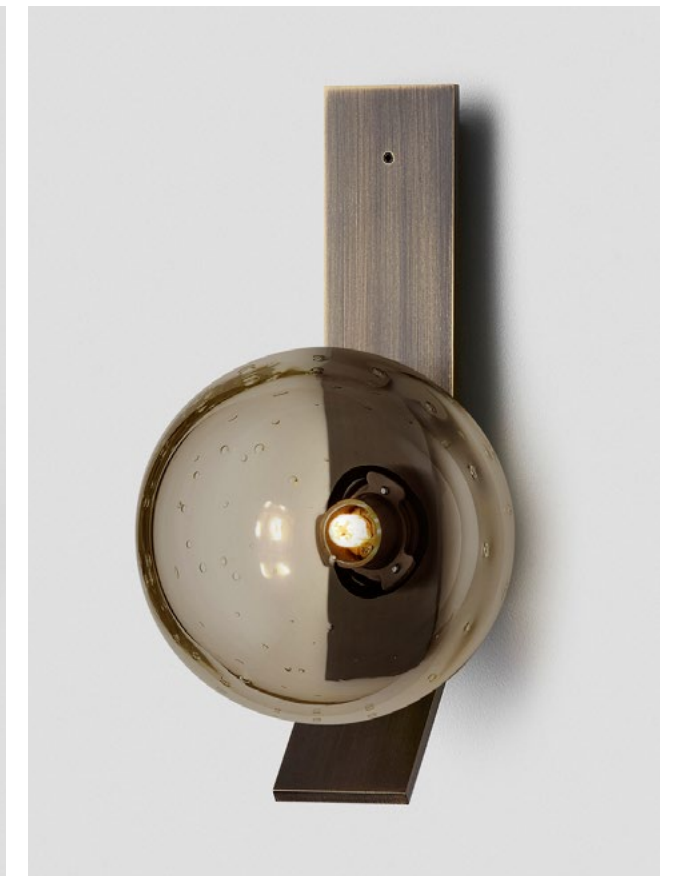

WALL SCONCE ON KICK