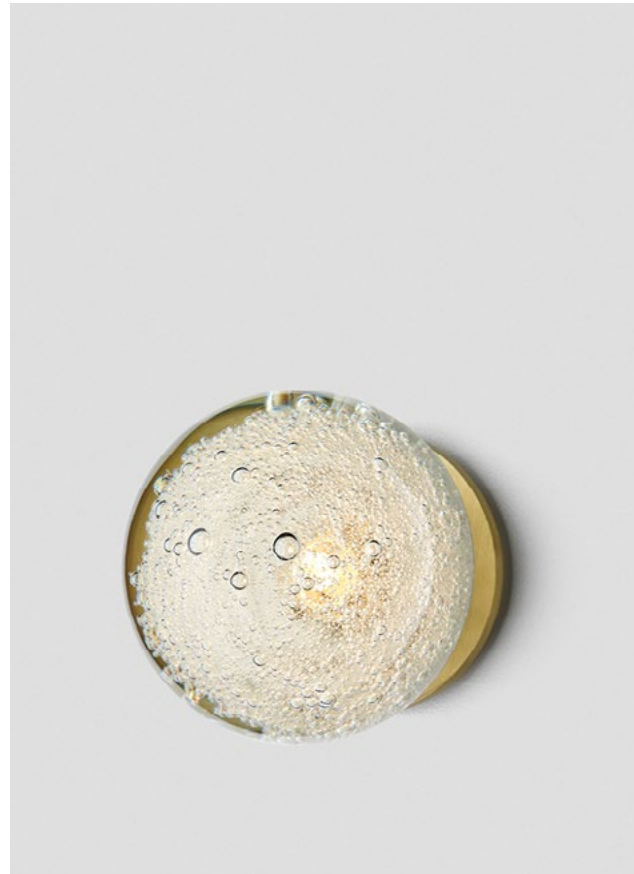

WALL SCONCE ON ROUND

AVAILABLE FINISHES

- FITTING
- Brass (pictured)
- Mid Bronze
- Satin Nickel
- Black Electroplate
- White Powder Coat
- Graphite Powder Coat