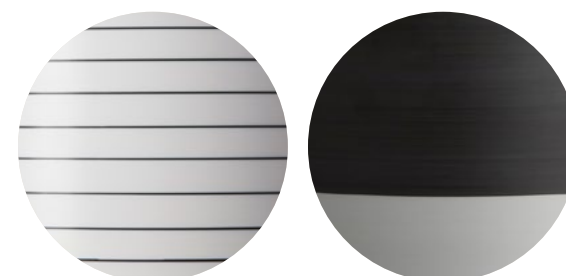

FINISHES - INDOOR

SHADES - GLASS

FINISHES - INDOOR

SHADES - GLASS (CONT)

SHADES - PORCELAIN