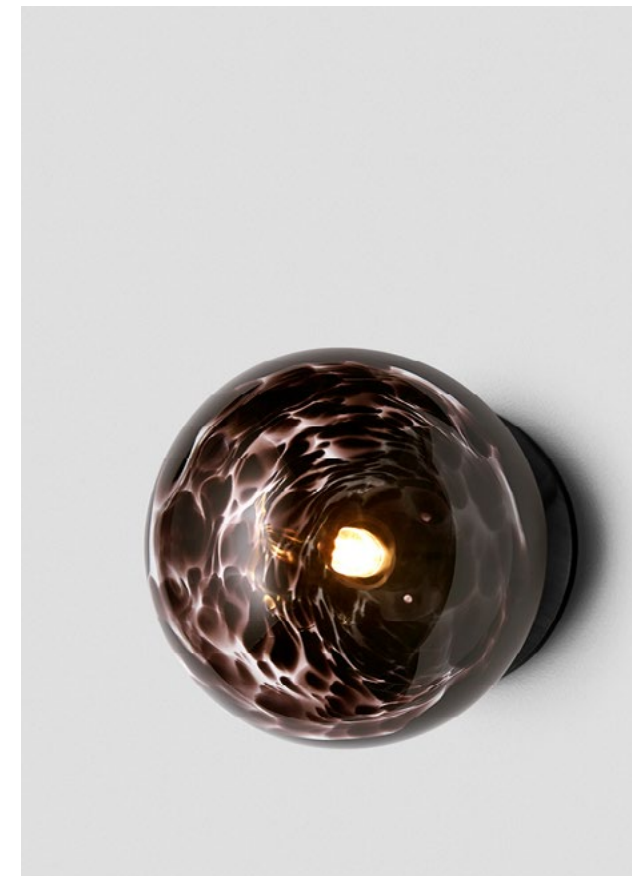

SHADE COLOUR

White (pictured right)
Black (pictured left)

Please see pages 84-93 for all finish references.

WALL SCONCE ON ROUND