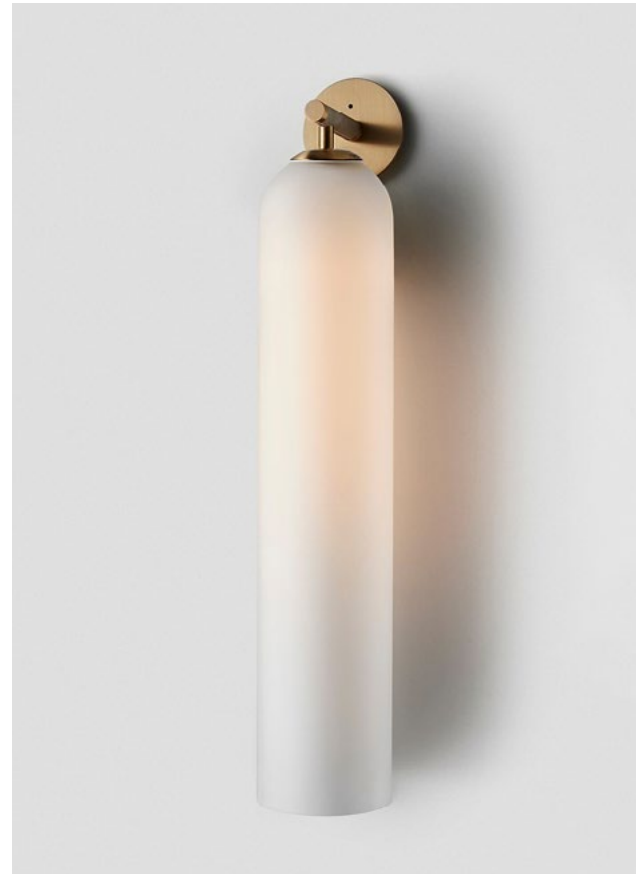

TALL HOVER WALL SCONCE

AVAILABLE FINISHES

FITTING

- Brass (pictured)
- Mid Bronze
- Satin Nickel
- Black Electroplate

SHADE COLOUR

- Snow (pictured)
- Drunken Emerald
- Smoke
- Grey
- Clear

ARM INLAY

- Latte Leather (pictured)
- Navy Leather
- Black Leather