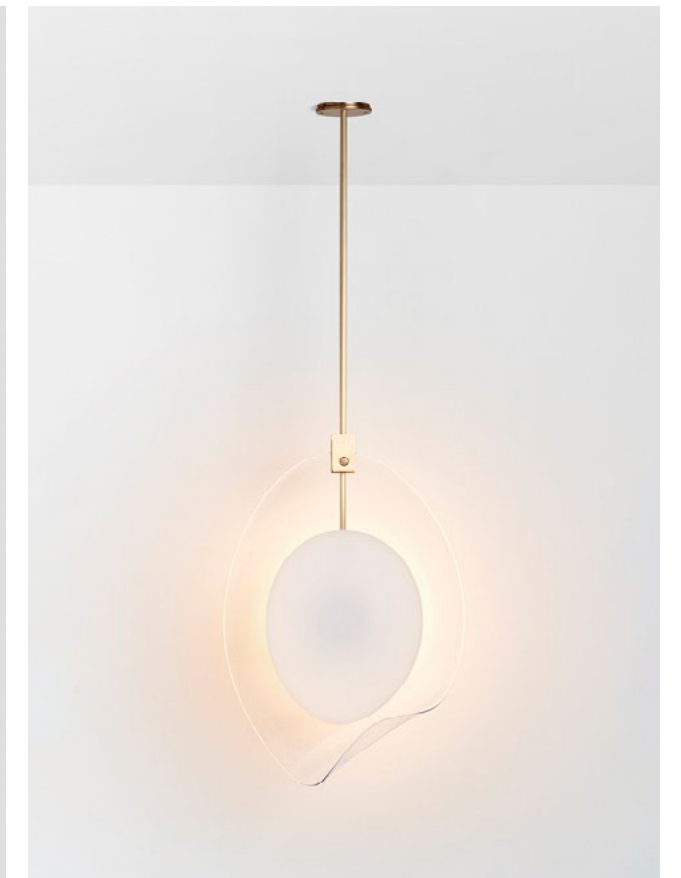

AVAILABLE FINISHES

FITTING
Brass (pictured)
Mid Bronze
Satin Nickel
Anodised Black

Please see pages 84-93 for all finish references.

OVOLO

Ovolo is a sculptural form that typifies the artistry of Articolo's design philosophy. Its organic shape conceals a custom light source; a handcrafted disc encased in brass that floats with weightlessness behind a striking glass form, mouth-blown in Murano, Italy. Articolo's signature brass suspension is superbly crafted with a bespoke lock and key detail.

AVAILABLE FINISHES

FITTING
Brass (pictured)
Mid Bronze
Satin Nickel
Black Electroplate

SHADE COLOUR
White (pictured)
Black

Please see pages 84-93 for all finish references.

WALL SCONCE

PENDANT

SCANDAL

The unification of luxurious crafts exists through the Scandal Collection. Scandal casts a slim and finely considered silhouette. Notable for its barrel-like cuff and inlay Scandal's elongated proportions are capped end-to-end by rounded mouthblown glass that conceals the light source, exemplifying the quiet brilliance of artisanal glass and metalwork.