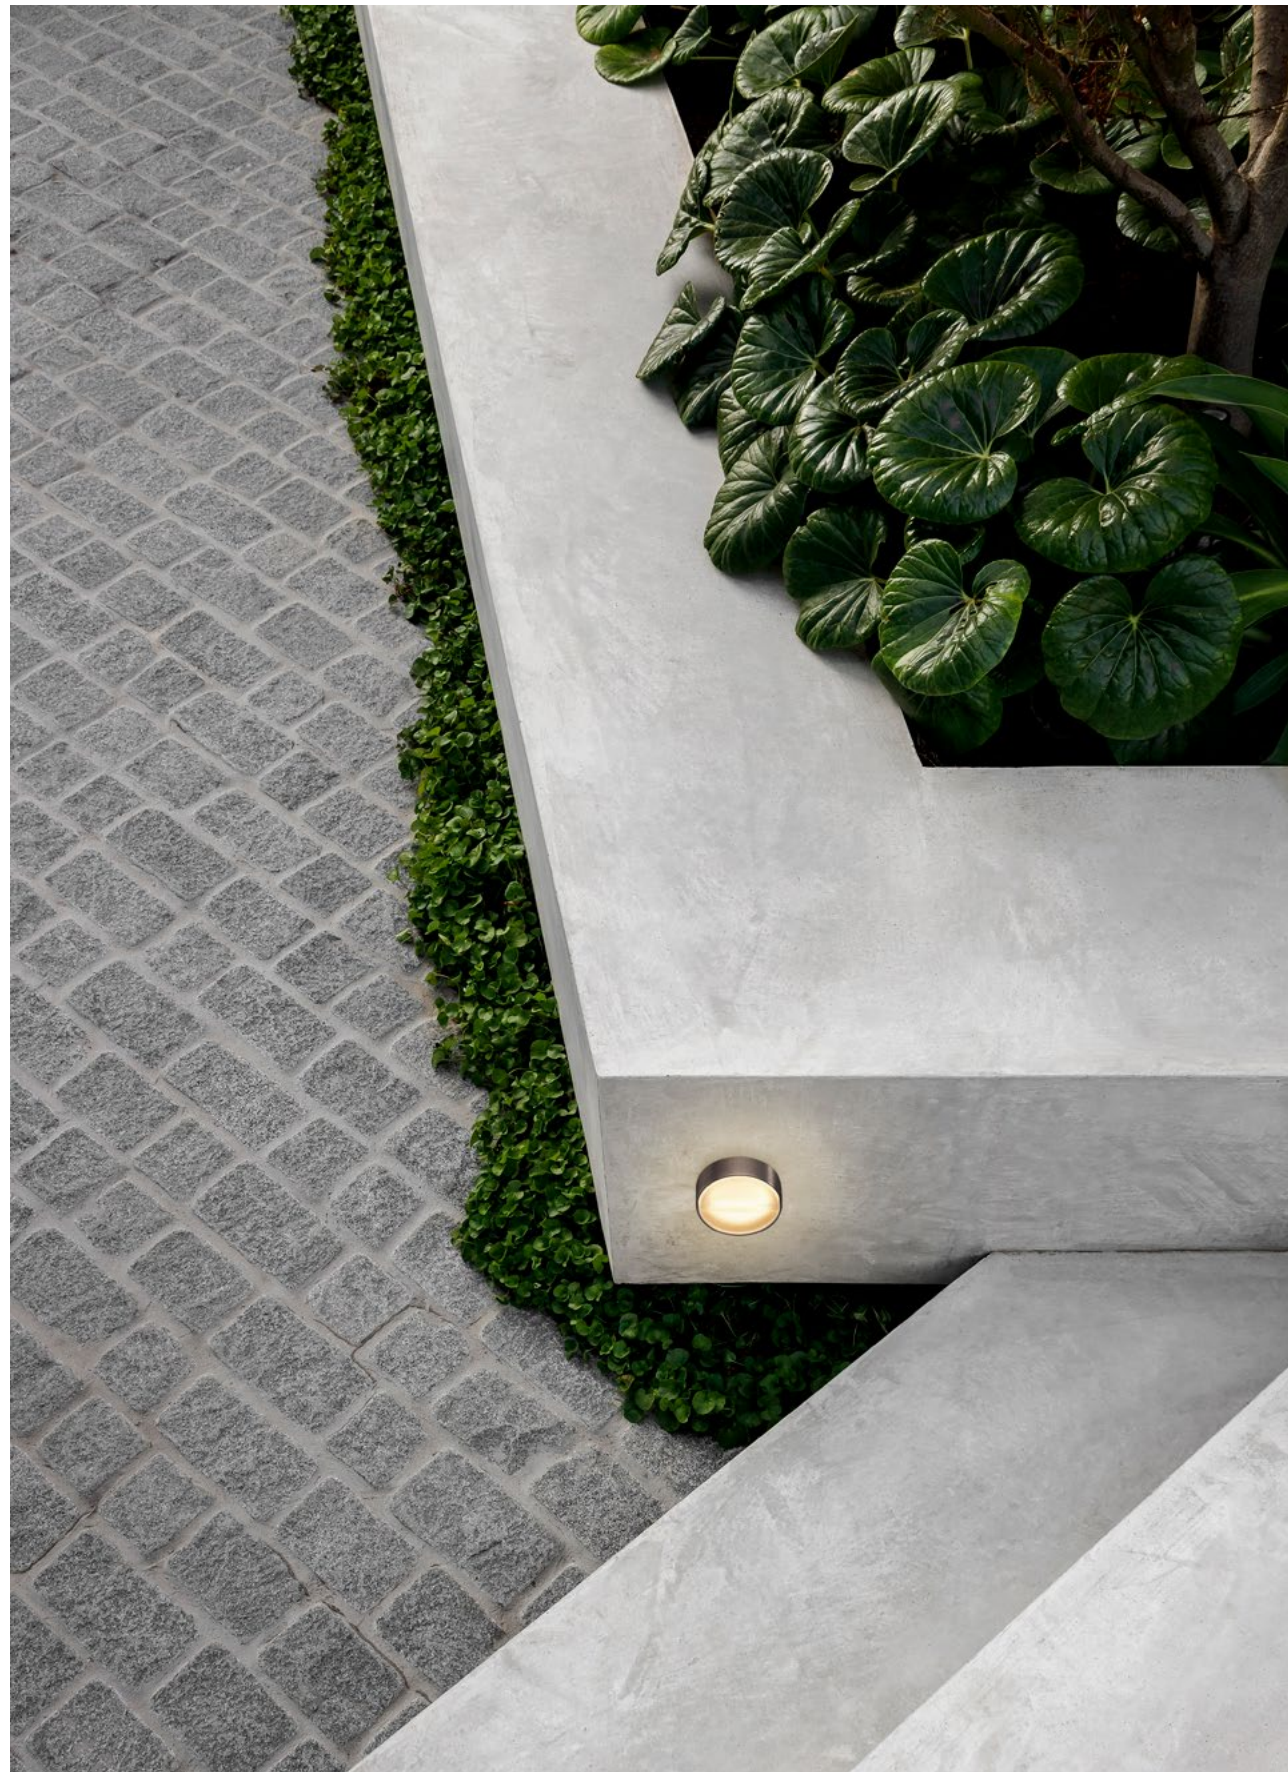

OCCHI

Occhi offers a bold contrast through its circular and linear forms, evoking a natural curiosity with its presence. Restrained by a cylindrical metal casing, a solid cast glass disc is defined by its raised striking linear strip detail, while its gently tumbled face offers subtly-nuanced light refraction.

AVAILABLE FINISHES

FITTING
Anodised Black

Please see pages 112-113 for finish references.