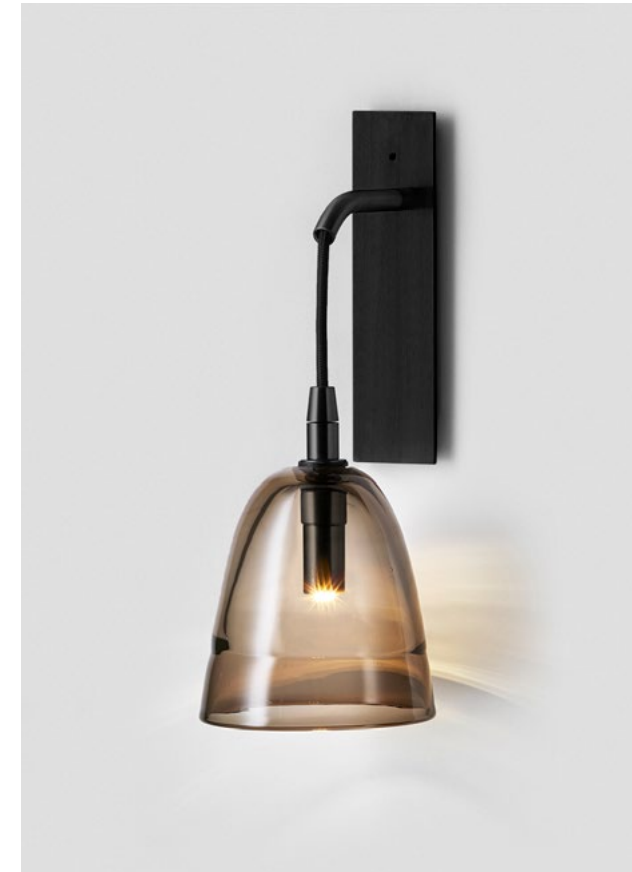

WALL SCONCE

AVAILABLE FINISHES

FITTING

Brass
Mid Bronze
Satin Nickel
Black Electroplate (pictured)
White Powder Coat
Graphite Powder Coat

FLEX CORD

Black (pictured)
White
Natural Linen
Mid Grey Linen
Black and White

SHADE COLOURS

Smoke