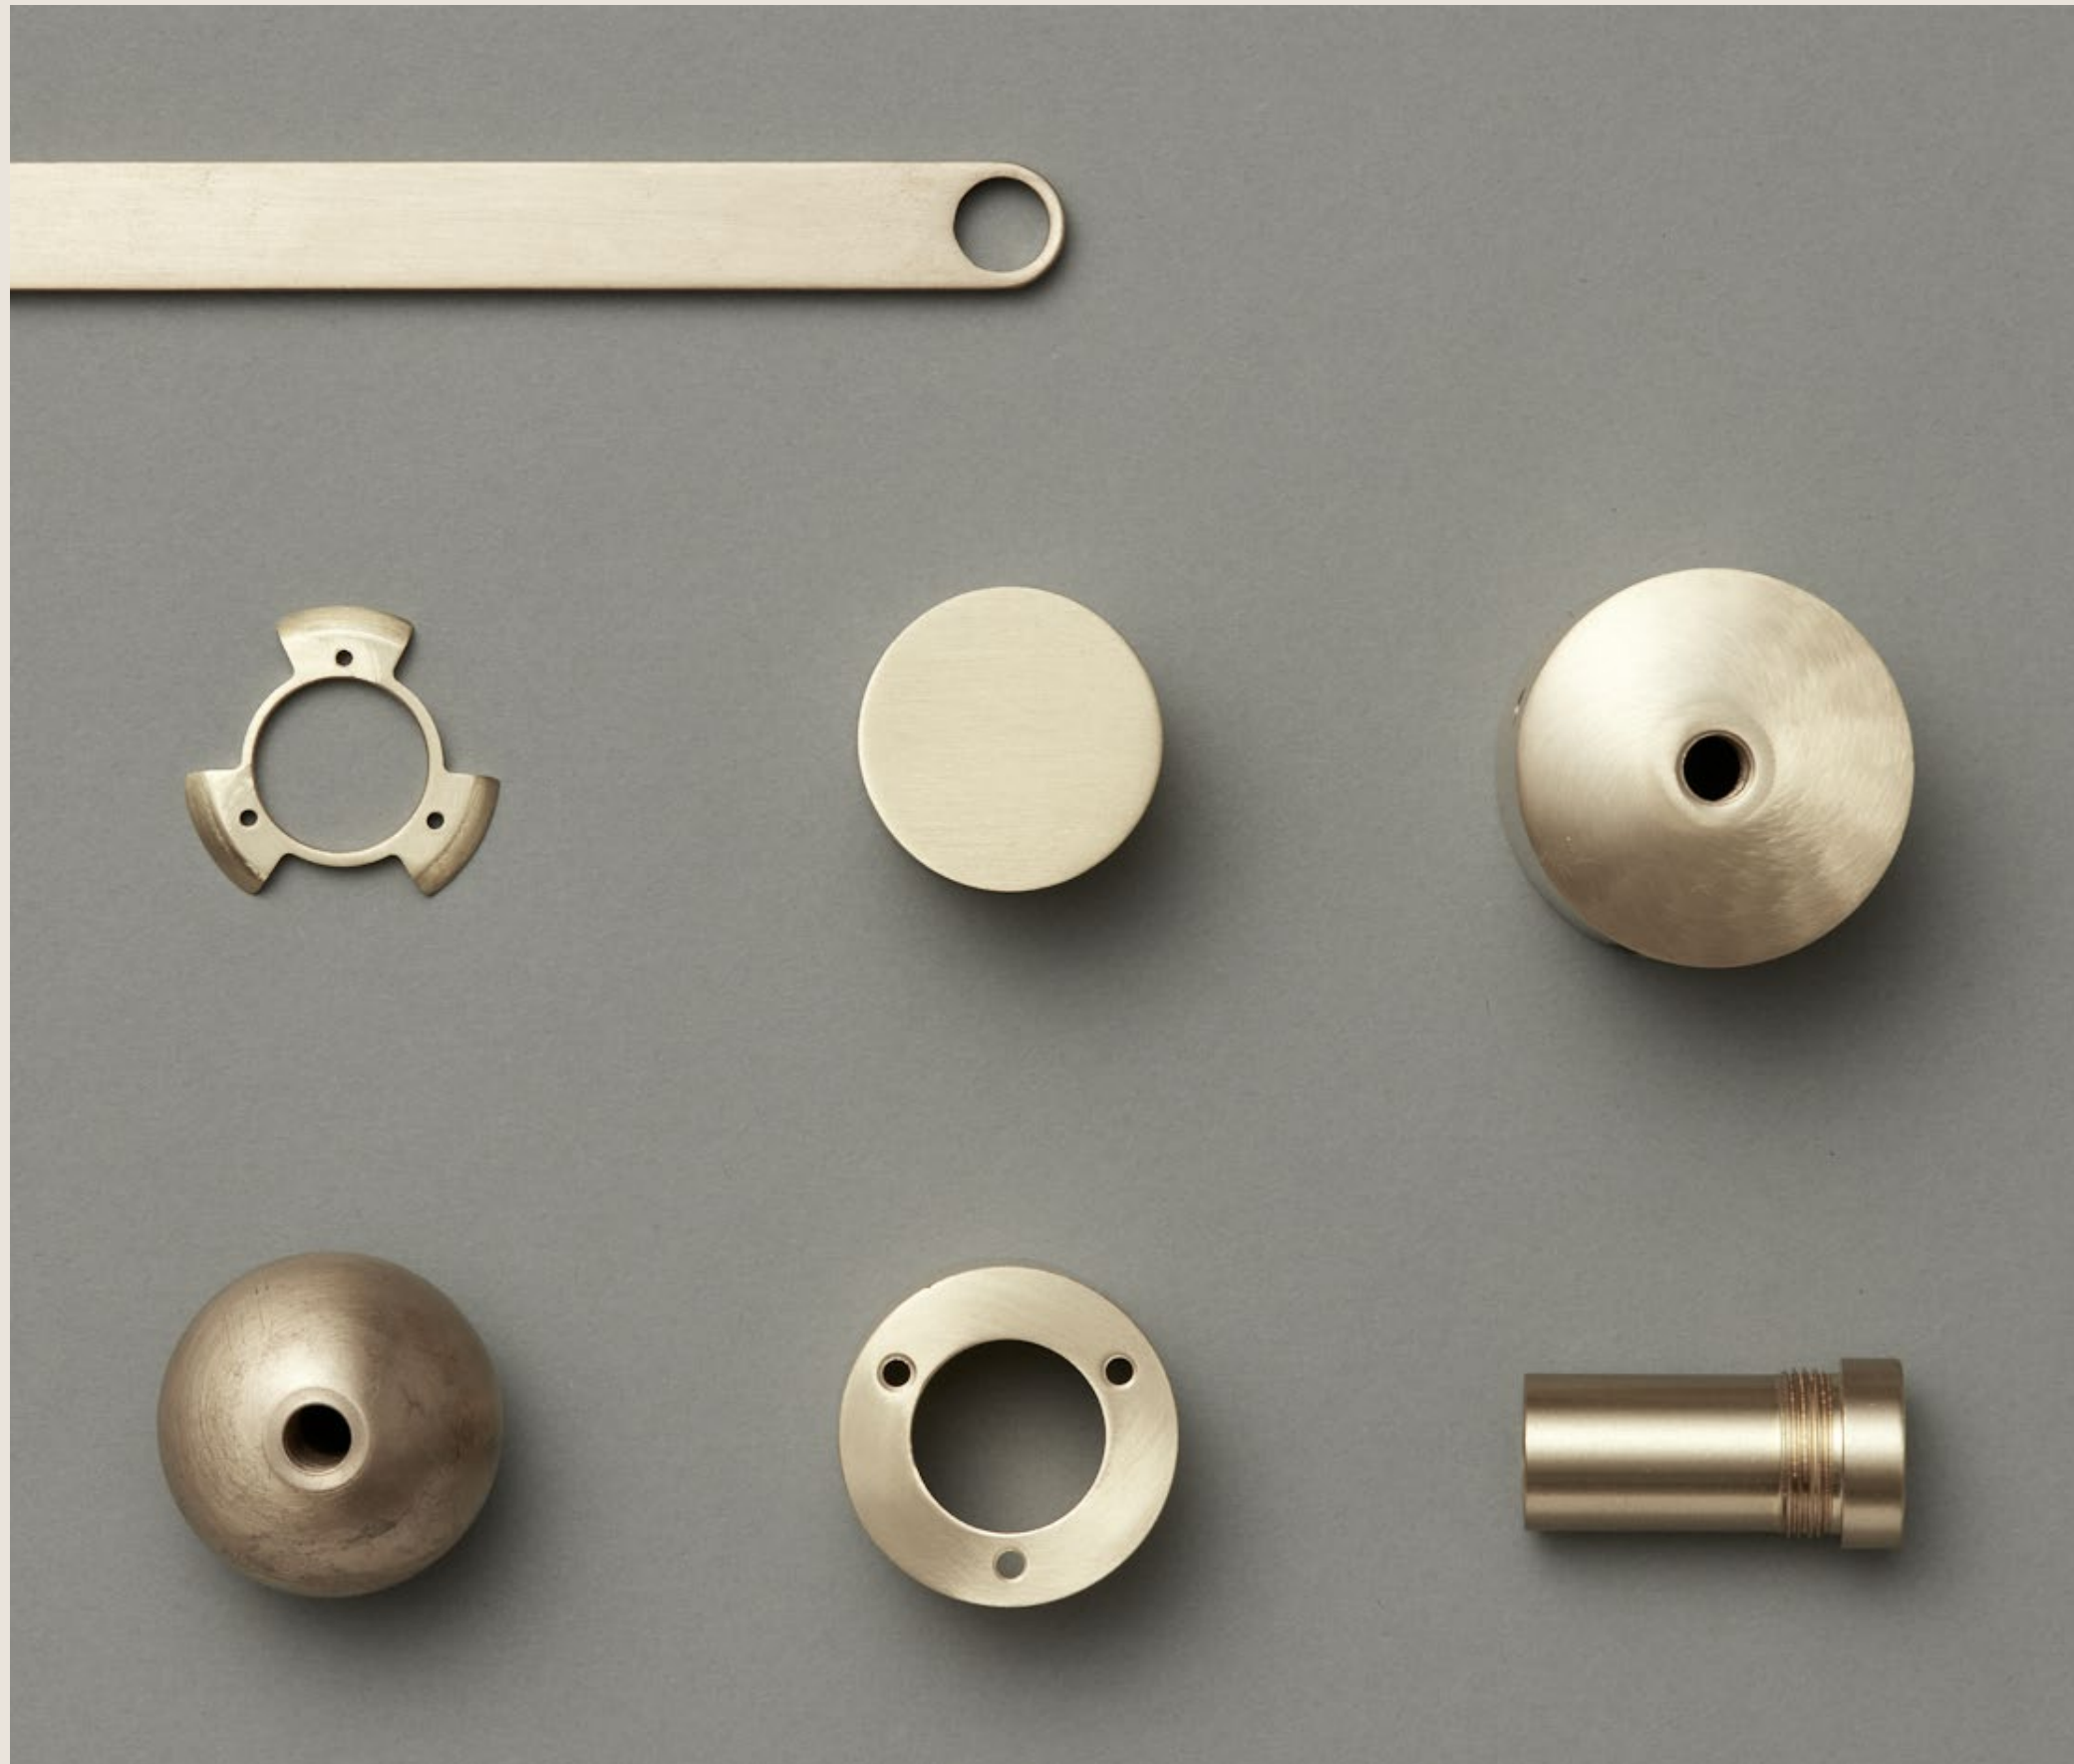

FINISHES - INDOOR

As a team, we collaborate with a close network of craftsmen and women whose skill and talent we deeply respect. Our love for the artisanal nature of materiality in its different forms from the nuances of mouth-blown glass to solid metals, ceramics, stone and leather, is reflected in the human element of generational artisans whose value cannot be replicated through mass production.

Together we uphold ideas, exploration, creativity and curiosity as a collective, with a unified vision that ensures each finished piece is testament to the many minds and hands that have interpreted Nicci's unique design language.