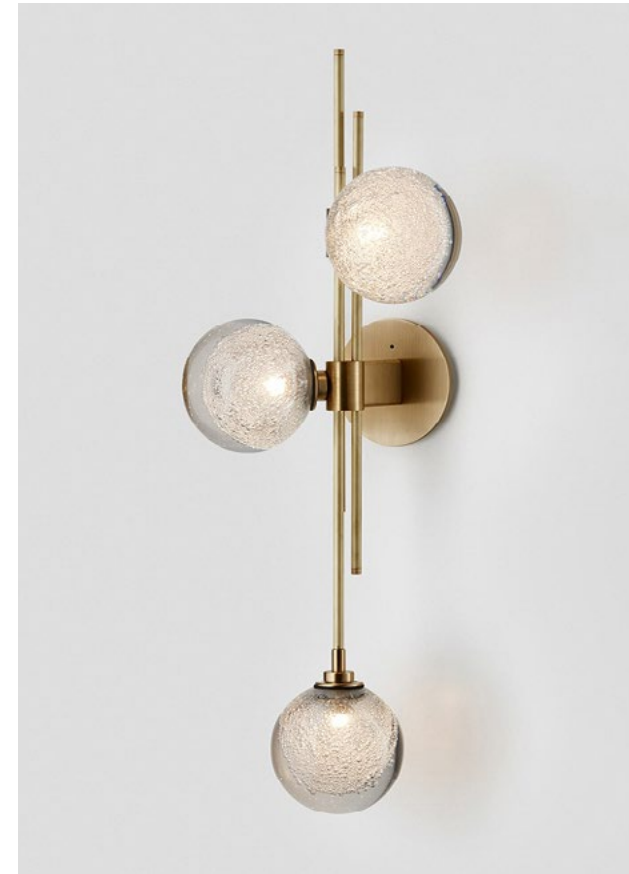

WALL SCONCE

AVAILABLE FINISHES

FITTING
Brass (pictured)
Mid Bronze
Satin Nickel
Black Electroplate

SHADE COLOUR

Fizi (pictured)
Snow
Tea
Frosted Tea
Drunken Emerald
Spoti Black
Spoti White
Scandi Smoke