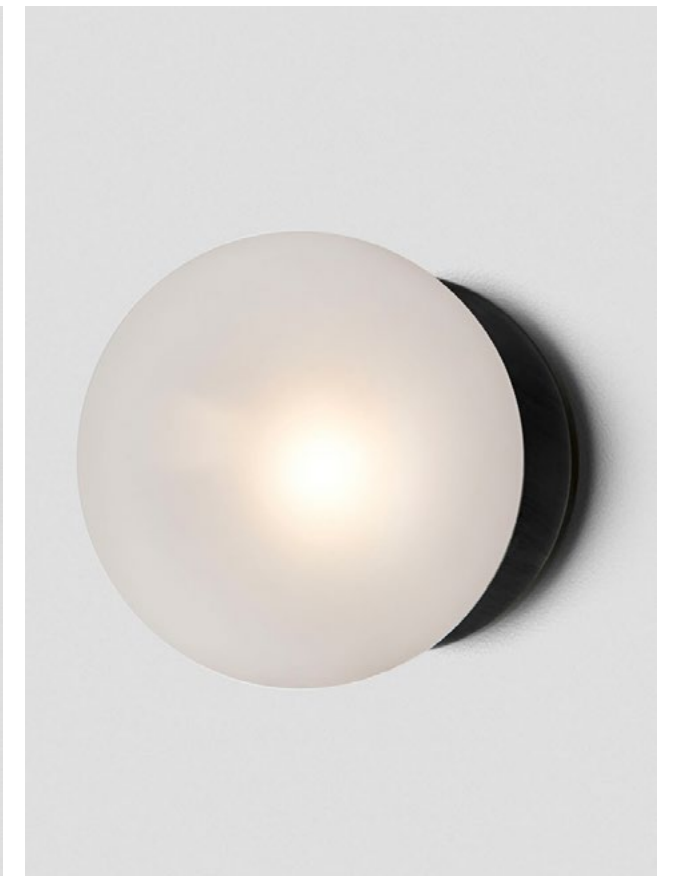

BALL

The beauty of Ball manifests through its simplicity. Distinctive, artisanal hand-blown glass orbs coloured in a muted palette, and any of the signature Ball Wall Sconce designs, offer an immersive, sensory mood.

AVAILABLE FINISHES

FITTING
Anodised Black

SHADE COLOURS
Fizi (pictured left)
Snow (pictured right)
Drunken Emerald
Spoti Black
Spoti White
Scandi Smoke

Please see pages 112-113 for finish references.