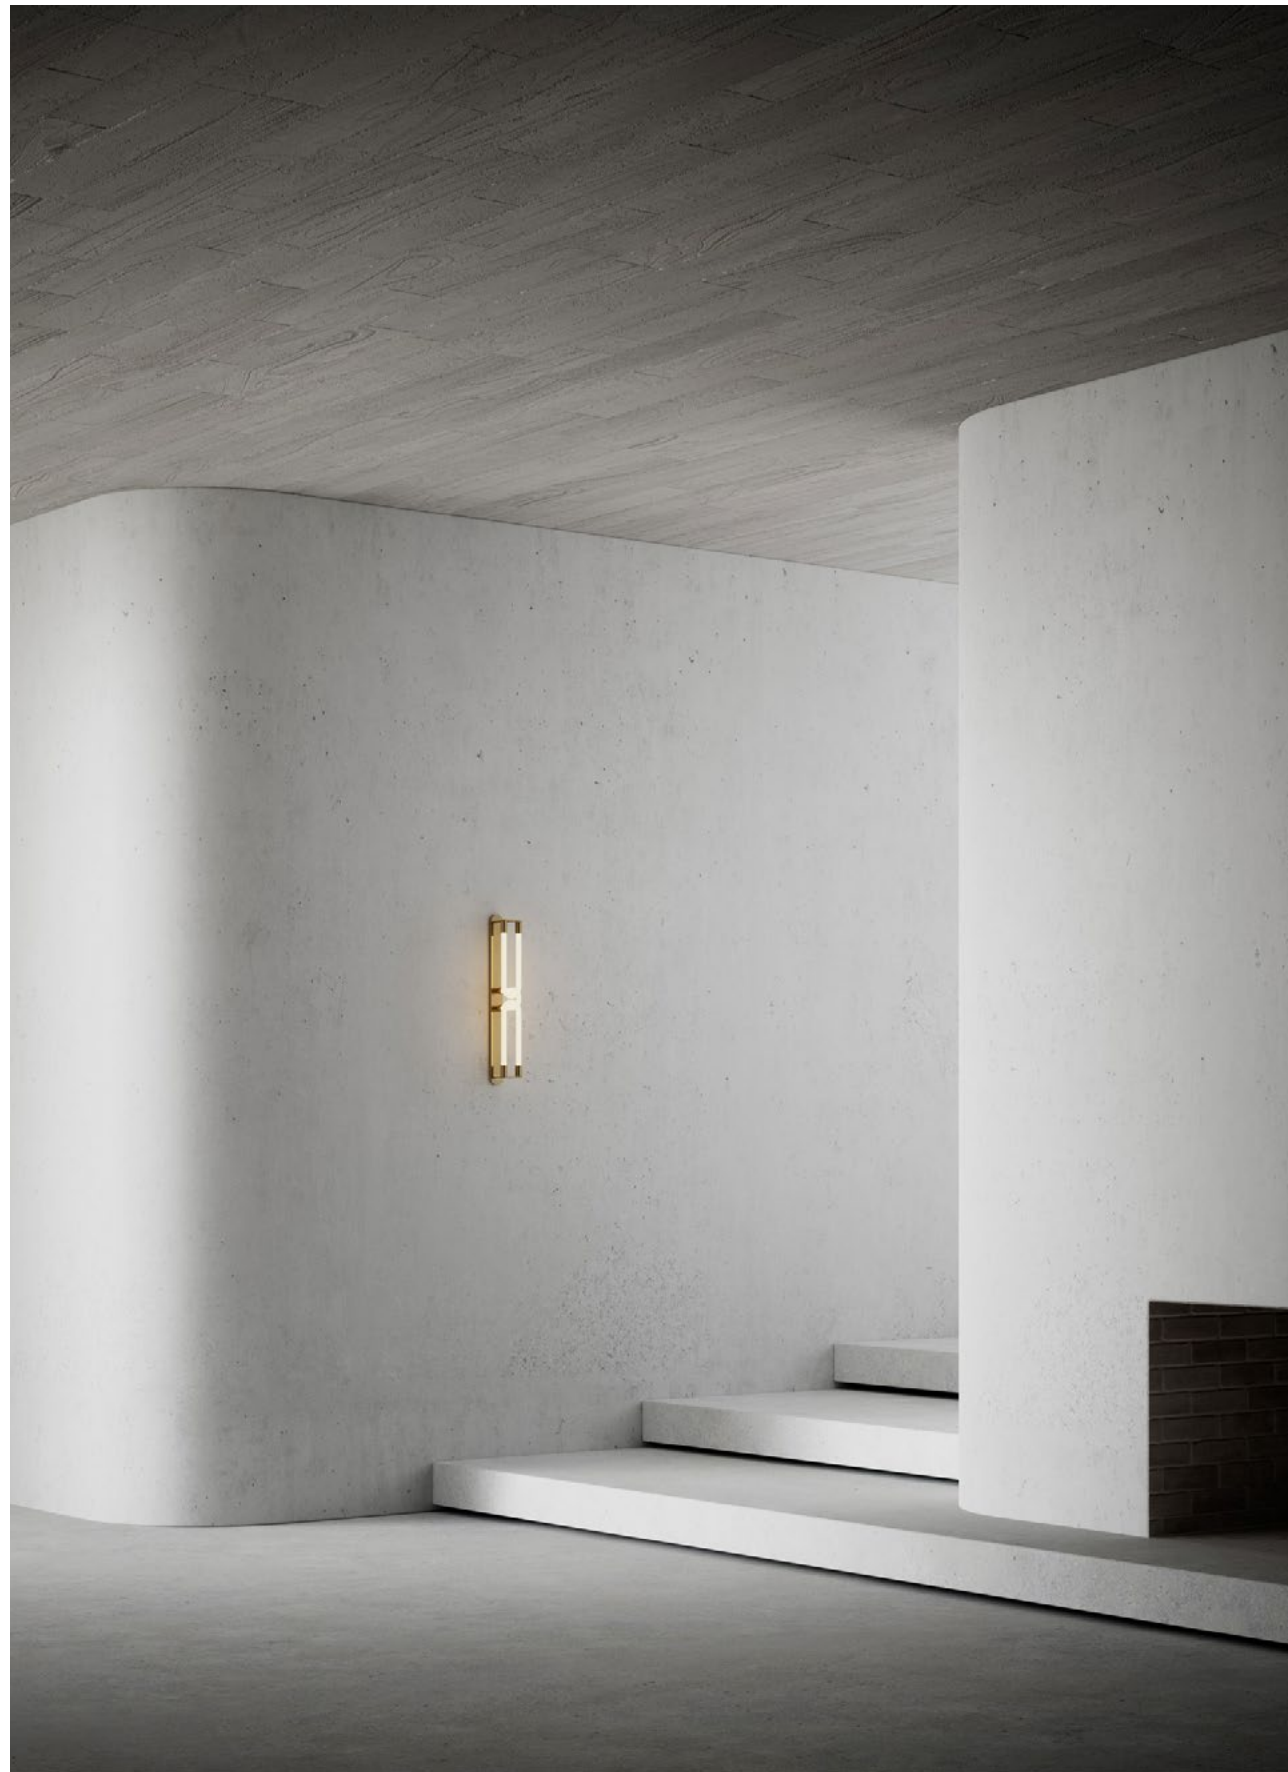

Note: All colours available individually, or in a 2/3 split combination. See page 84 for reference.

LOOPI

The Loopi Collection is a romantic interpretation of linking fingers and the youthful sincerity of a 'pinky promise'. Conceived of a 'braided' design of interlocking glass loops uniting a delicate balance of sculptural light art, confident in shape and form, yet quietly sophisticated.