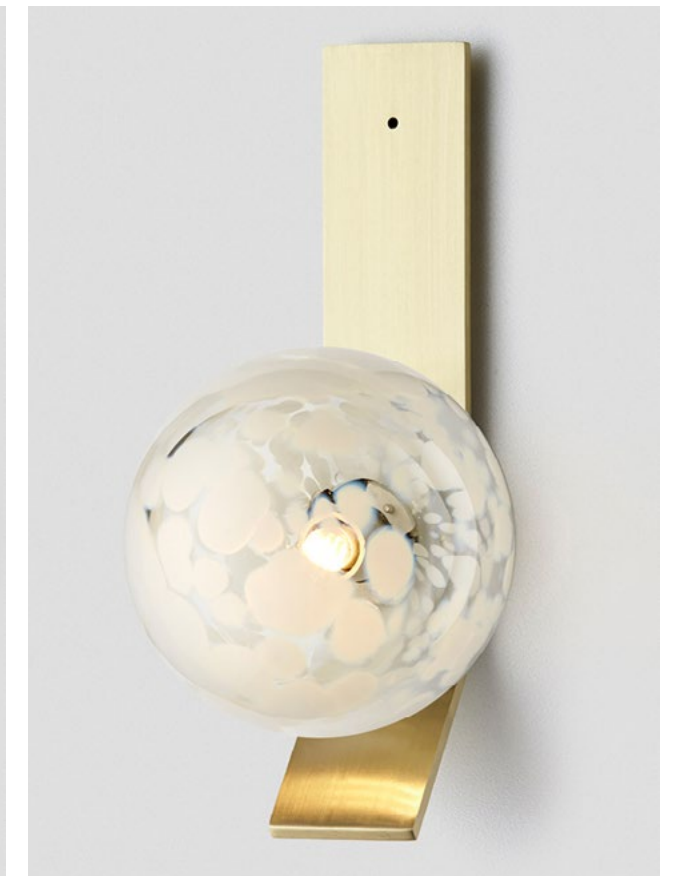

WALL SCONCE ON KICK