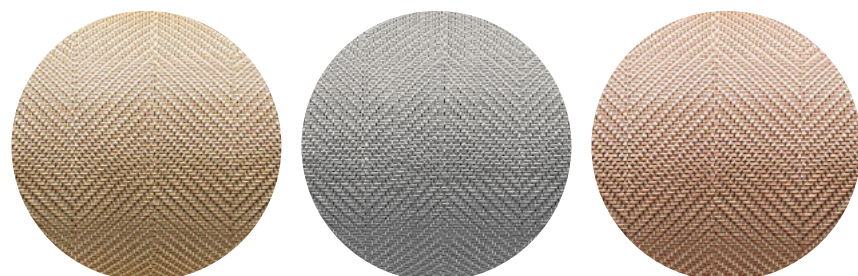

BRASS MESH INLAY SILVER MESH INLAY ROSE GOLD MESH INLAY