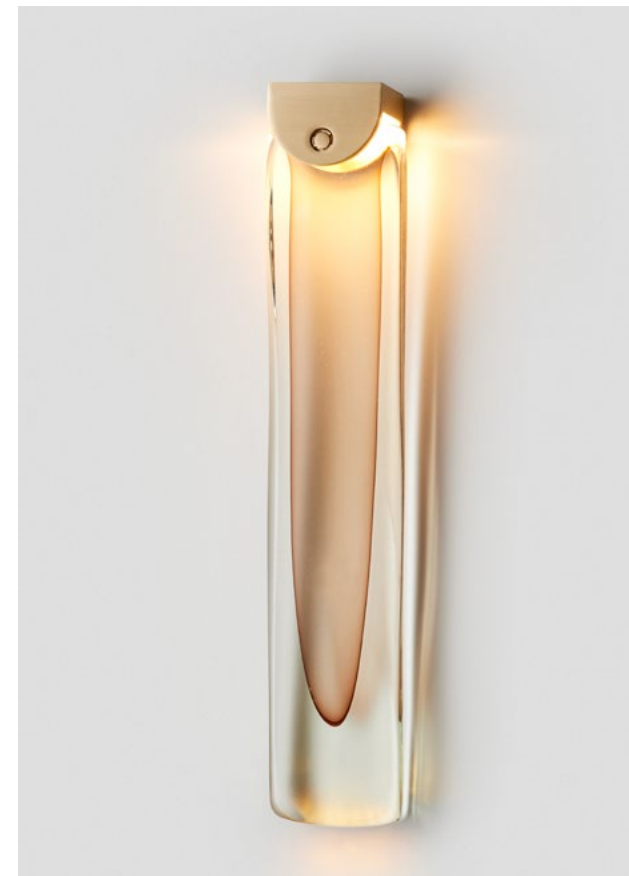

AVAILABLE FINISHES

1. FITTING
   Brass (pictured left)
   Mid Bronze (pictured right)
   Satin Nickel
   Black Electroplate
2. SHADE COLOUR
   Fizi
   Grey
   Tea (pictured left)
   Drunken Emerald (pictured right)
   Ocean
3. Please see pages 84-93 for all finish references.

WALL SCONCE