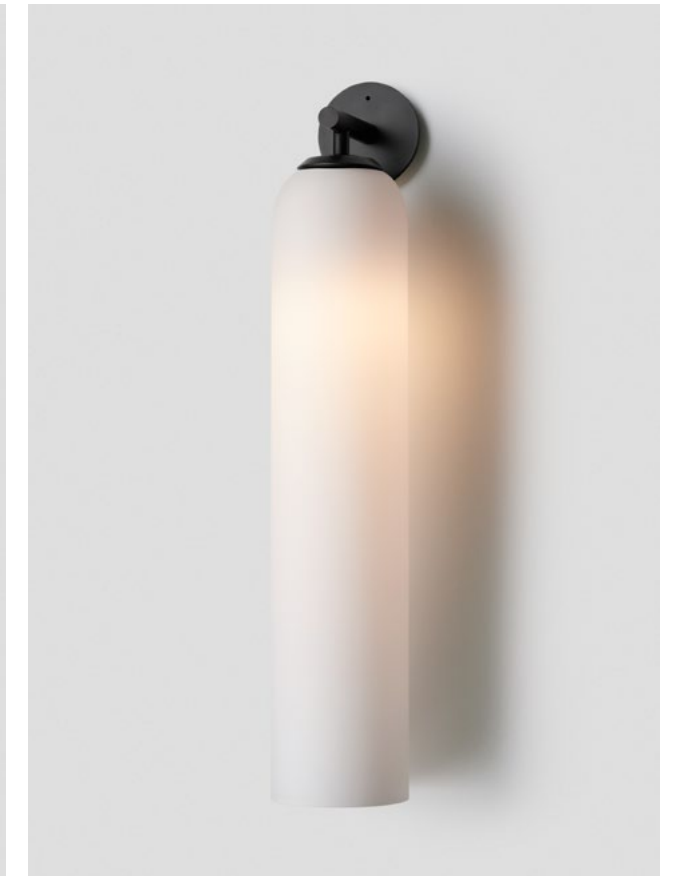

SHORT WALL SCONCE

TALL WALL SCONCE

FLOAT

Defined by its soaring cylindrical form, Float evokes an inherent sense of refinement through its glamorous design cues of a bygone era, offering a graceful 'floating' presence.

AVAILABLE FINISHES

FITTING
Anodised Black

SHADE COLOUR
Snow (pictured)
Drunken Emerald
Smoke
Grey
Clear

LENS
Flat
Globe

Please see pages 112-113 for finish references.

SHORT HOVER WALL SCONCE

TALL HOVER WALL SCONCE