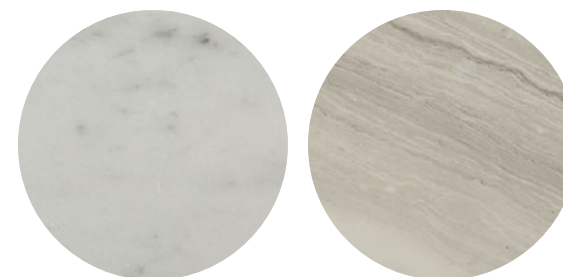

MARBLE TRAVERTINE