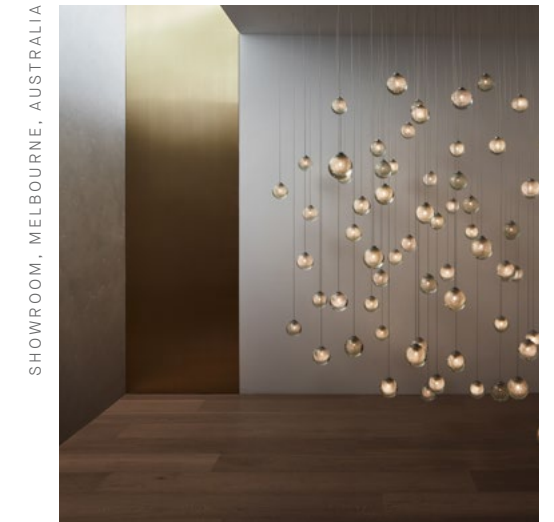

ARTICOLO

LIGHTING COLLECTIONS 2022

ABOUT ARTICOLO

Articolo is a design studio that celebrates the art of light through a commitment to artisanal craft and quality workmanship. With showrooms in Melbourne, Australia and New York City, the studio reflects creative director Nicci Green's passion for the textural spirit of light; producing works that are internationally regarded for a contemporary yet enduring aesthetic and the luxurious pairing of materials.